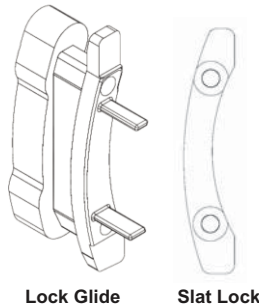

BERTHA™ SLAT LOCK

(Non-ER)

40-63-798

boxed - 1000 pcs

3" BERTHA™ ER TRACK x 24'

Felt: 41-HV-320

40-COLOR-824PC

Available in *White (WH)*, *Ivory (IV)*, *Bronze (MB)* and *Beige (BG)*