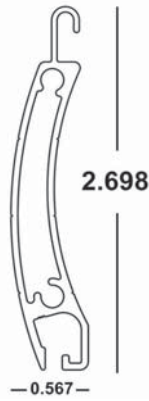

58MM BERTHA™ END RETENTION SYSTEM (ER)

Code Approvals: FBC (non-HVHZ); Open Back Slat: FBC (non-HVHZ), TDI, IBC/IRC

58mm BERTHA™ ER SLAT

Vented x 21'

40-COLOR-810PC

Vented x 24'

40-COLOR-805PC

Available in *White (WH)*, *Ivory (IV)*,
Bronze (MB) and *Beige (BG)*

NON Vented x 24'

40-WH-805PCNV

White

58mm BERTHA™ ER VIEW PORT SLAT x 24'

40-Color-805 PCVP 1 x 2 Window