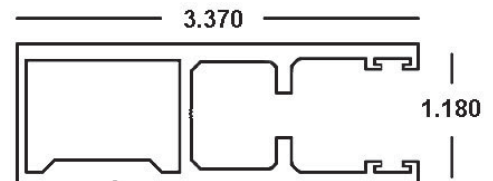

3" BERTHA™ HEAVY DUTY ER TRACK x 24'

Felt: 41-HV-320

MILL ORDER 40-COLOR-825PC