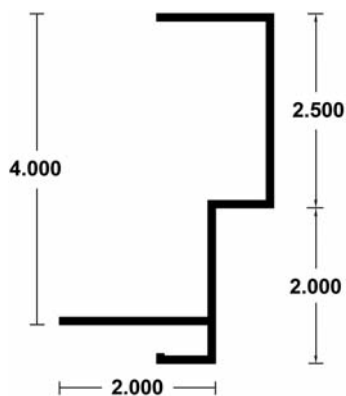

Eastern Metal Supply ***NEW!***

Canopy Fascia/Gutter Extender

Gutter/Fascia Extender x 24'
2" x 4.5" x .093
56-63-041

FEATURES & BENEFITS:

- Unique design creates three-dimensional depth
- Easily increase the height of your fascia for more prominent curb appeal
- Fast and simple to assemble
- Immediate shipment from stock