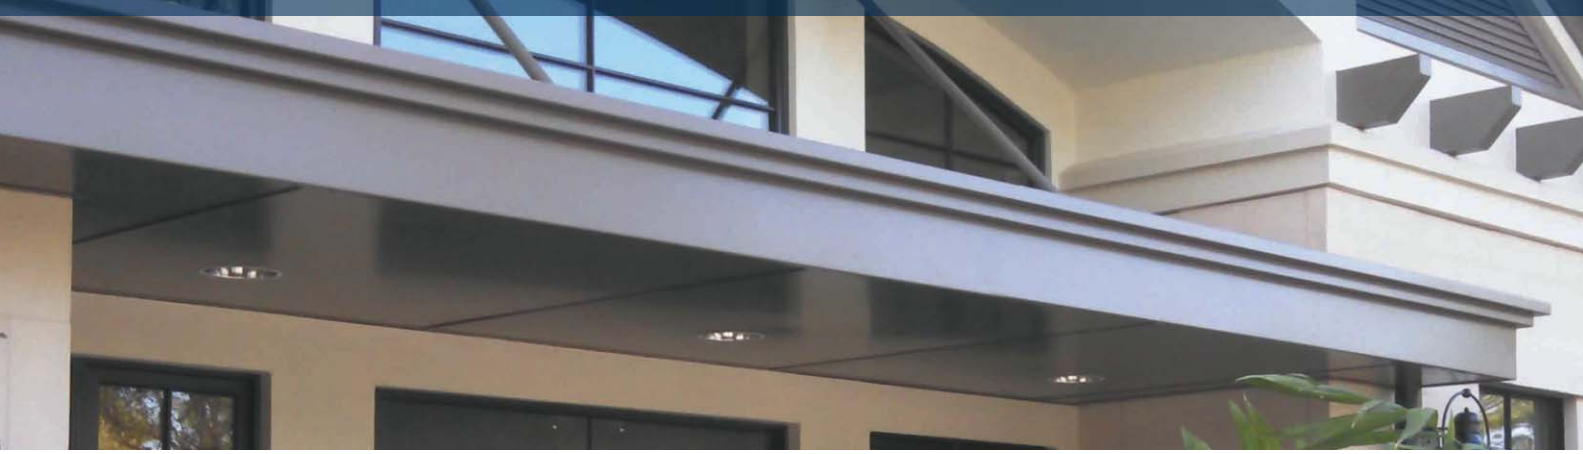

Eastern Metal Supply

Architectural Canopy: Fascia/Gutter Extender

Features & Benefits

- Unique design creates three-dimensional depth
- Easily increase the height of your fascia for more prominent curb appeal
- Fast and simple to assemble
- Immediate shipment from stock

Gutter/Fascia Extender x 24'
56-63-041 Mill Finish

Mates with all EMS Gutter Fascias.

Attachment Detail: Fasteners attach the Extender to the top of the Gutter Fascia making it not visible to the front of the canopy (see below)