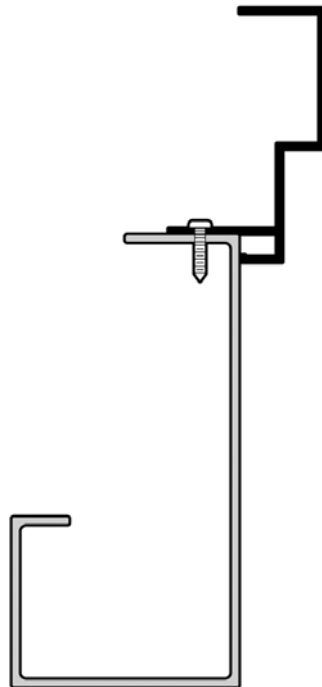

Eastern Metal Supply ***NEW!***

Canopy Fascia/Gutter Extender

Gutter/Fascia Extender x 24'
2" x 4.5" x .093
56-63-041

FEATURES & BENEFITS:

- Unique design creates three-dimensional depth
- Easily increase the height of your fascia for more prominent curb appeal
- Fast and simple to assemble
- Immediate shipment from stock