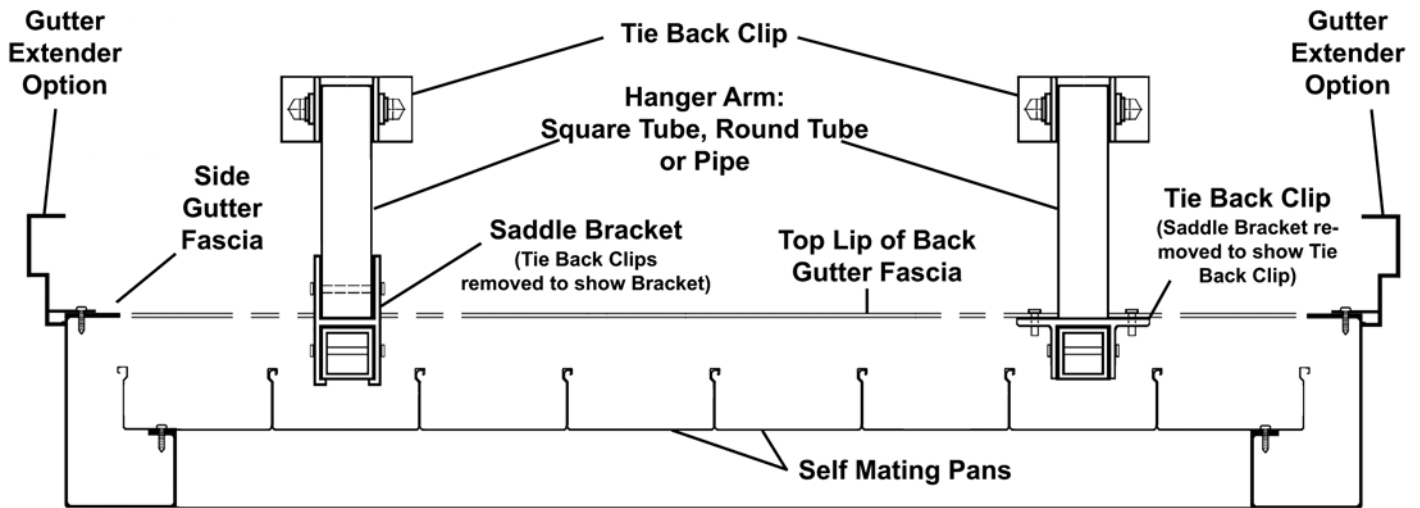

Eastern Metal Supply

Architectural Canopy: Fascia/Gutter Extender

Features & Benefits

- Unique design creates three-dimensional depth
- Easily increase the height of your fascia for more prominent curb appeal
- Fast and simple to assemble
- Immediate shipment from stock

Gutter/Fascia Extender x 24'
56-63-041 Mill Finish

Mates with all EMS Gutter Fascias.

Attachment Detail: Fasteners attach the Extender to the top of the Gutter Fascia making it not visible to the front of the canopy (see below)