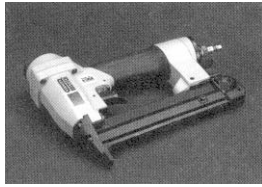

MI-11 Staple Gun
SPECIAL ORDER
52-00-080