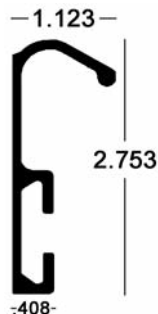

version: 08/04/16

MP-3Hvy 1" x 2" x 24'
60-00-255 (MO) Heavy Wall

EMA 3 1" x 2" x 24'
60-00-023 (TX) Heavy Wall

MP-3S 1" x 2" x 24'
60-00-235 Standard Wall

MP-4 1 x 4 Staple Groove Tube x 24'
60-00-240

MP-5 1" x 1" x 24'
MILL ORDER
1" Flange

MI-56 1" x 1" x 24'
40-63-010 (NC/TX/MO/DE/AL)
3/4" Flange

Old Style Canvas Rail x 24'
EMA-4
40-63-000

New Style Canvas Rail
EMA-5
40-63-001 x 24' (FL/MO)
40-63-001 x 20' (NC/TX)

.935 Canvas Rail x 24'
MILL ORDER 40-63-6488

Combo Rail
1" x .067 x 24'
40-63-004 (NC/TX/MO/AL)
Square Tube with Awning support.

2 1/2" J-Rail x 24'
90-63-135 (NC/DE)

2" Staple Tube
MILL ORDER EMSOC2135

3.165 OD Roller Tube x 24'
52-61-51271

Awning 02