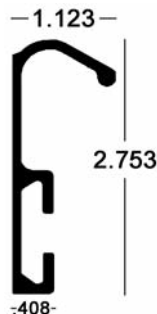

**MP-4 1 x 4 Staple Groove Tube x 24'**

60-00-240  
59-63-009 (TX)

**MP-5 1" x 1" x 24'**  
MILL ORDER  
1" Flange

**MI-56 1" x 1" x 24'**  
40-63-010 (NC/TX/MO/DE/AL)  
3/4" Flange

**Old Style Canvas Rail x 24'**  
**EMA-4**  
40-63-000

**New Style Canvas Rail**  
**EMA-5**  
40-63-001 x 24' (FL/MO)  
40-63-001 x 20' (NC/TX)

**.935 Canvas Rail x 24'**  
MILL ORDER 40-63-6488

**Combo Rail**  
**1" x .067 x 24'**  
40-63-004 (NC/TX/MO/AL)  
*Square Tube with Awning support.*

**2 1/2" J-Rail x 24'**  
90-63-135 (NC/DE)

**2" Staple Tube**  
MILL ORDER *EMSOC2135*

**3.165 OD Roller Tube x 24'**  
52-61-51271

Awning 02

**Eastern Metal Supply**  
Quality Shapes In Aluminum

**EMS FL**