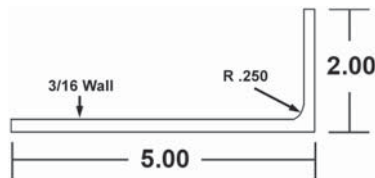

BERTHA HV® BUILD-OUT ANGLE x 20'

2 x 5 x .190 x 20' With Inside Radius

11-COLOR-413 6063-T6

Available in White (WH), Ivory (IV), Bronze (MB) and Beige (BG)