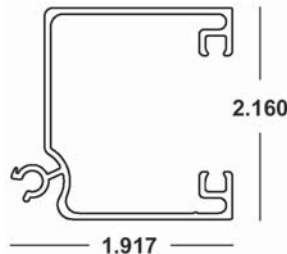

BERTHA HV® HD™ CENTERMATE w/o RODS x 20'

41-COLOR-439
Available in White (WH), Ivory (IV), Bronze (MB) and Beige (BG)