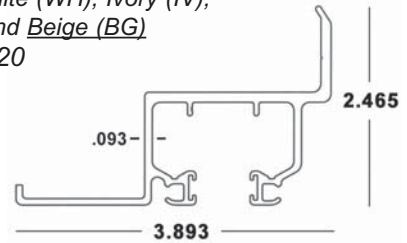

BERTHA HV® HD 3/8" BUILD OUT HEADER #2 x 20'

41-COLOR-431 (4 Pcs.)

Available in White (WH), Ivory (IV),
Bronze (MB) and Beige (BG)
Felt: 41-HV-320