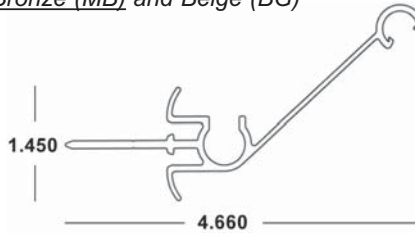

BERTHA HV® FLOATING CENTERMATE #2 X 20'

41-COLOR-422 (4 Pcs.)
Available in White (WH), Ivory (IV), Bronze (MB) and Beige (BG)