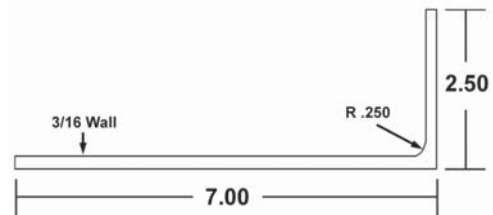

BERTHA HV® BUILD-OUT ANGLE x 20'

2-1/2 x 7 x .190 x 20' With Inside Radius

11-COLOR-420 6063-T6

Available in White (WH), Ivory (IV), Bronze (MB) and Beige (BG)