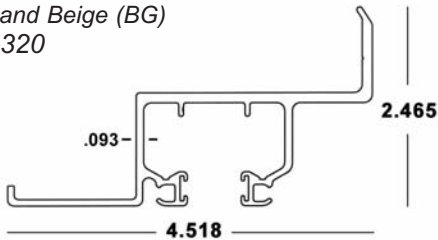

BERTHA HV® HD 1" BUILD OUT HEADER #2 x 20'

41-COLOR-432 (4 Pcs.)

Available in White (WH), Ivory (IV),
Bronze (MB) and Beige (BG)
Felt: 41-HV-320