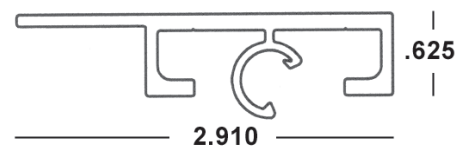

BERTHA HV® 1" DIRECT MOUNT STARTER x 20'

41-COLOR-428 (6 Pcs.)

Available in White (WH), Ivory (IV), Bronze (MB) and Beige (BG)