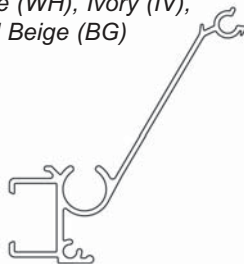

BERTHA HV® MALE T LOCK x 20'

41-COLOR-437 (4 Pcs.)
Available in White (WH), Ivory (IV), Bronze (MB) and Beige (BG)