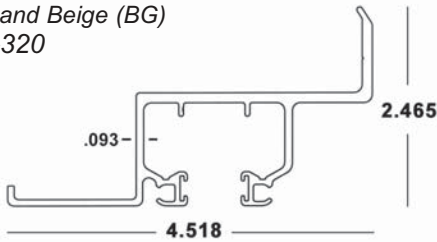

BERTHA HV® HD 1" BUILD OUT HEADER #2 x 20'

41-COLOR-432 (4 Pcs.)

Available in White (WH), Ivory (IV),
Bronze (MB) and Beige (BG)
Felt: 41-HV-320