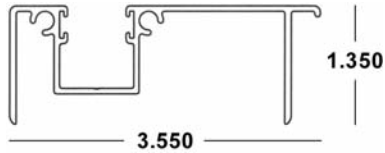

BERTHA HV® ACCORDION SHUTTER - BLADES 1 & 2

Code Approvals: FBC (non-HVHZ), FBC (HVHZ), TDI, IBC/IRC

BERTHA HV® ADJ TRACK w/FELT x 20'

41-COLOR-423 (6 Pcs.)

Available in White (WH), Ivory (IV), Bronze (MB) and Beige (BG)

Felt: 41-HV-320