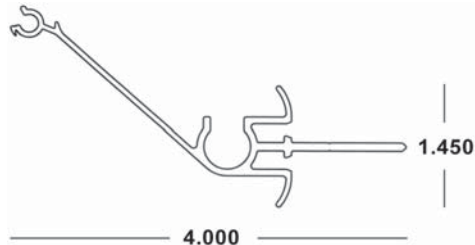

BERTHA HV® CENTERMATE #1 X 20'

41-COLOR-421 (6 Pcs.) Self Mating

Available in White (WH), Ivory (IV), Bronze (MB) and Beige (BG)