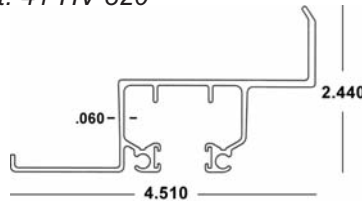

BERTHA HV® 1" BUILD OUT TRACK x 20'

41-COLOR-426
Available in *White (WH)*, *Ivory (IV)*, *Bronze (MB)* and *Beige (BG)*
Felt: 41-HV-320