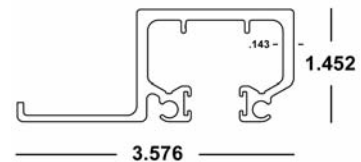

BERTHA HV® SHD™ CEILING HEADER x 20'

41-COLOR-470 (10 Pcs.)

Available in White (WH), Ivory (IV), Bronze (MB) and Beige (BG)
Felt: 41-HV-320