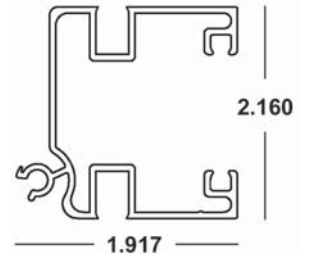

BERTHA HV® HD™ CENTERMATE WITH RODS x 20'

41-COLOR-435
Available in White (WH), Ivory (IV), Bronze (MB) and Beige (BG)