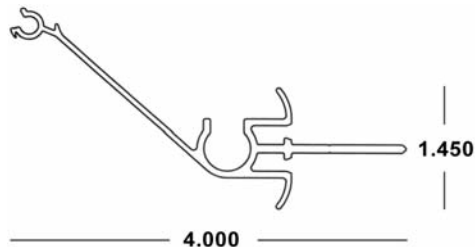

BERTHA HV® CENTERMATE #1 X 20'

41-COLOR-421 (6 Pcs.) Self Mating

Available in White (WH), Ivory (IV), Bronze (MB) and Beige (BG)