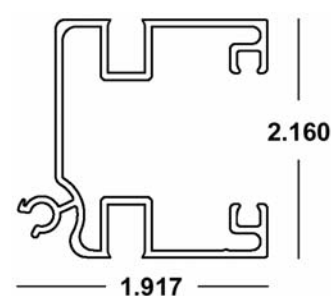

BERTHA HV® HD™ CENTERMATE WITH RODS x 20'

41-COLOR-435

Available in White (WH),
Ivory (IV), Bronze (MB)
and Beige (BG)