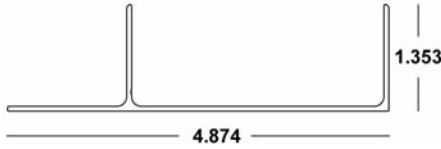

**BERTHA HV® WALKOVER
TRACK x 20'**
41-COLOR-440 (6 Pcs.)
Available in White (WH), Ivory (IV),
Bronze (MB) and Beige (BG)
Felt: 41-HV-320
Accepts Vinyl Inserts (p15)