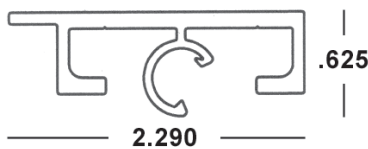

BERTHA HV® 3/8" DIRECT MOUNT STARTER x 20'

41-COLOR-427 (4 Pcs.)

Available in White (WH), Ivory (IV), Bronze (MB) and Beige (BG)