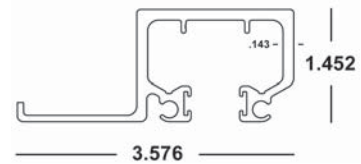

BERTHA HV® SHD™ CEILING HEADER x 20'

41-COLOR-470 (10 Pcs.)

Available in White (WH), Ivory (IV), Bronze (MB) and Beige (BG)
Felt: 41-HV-320