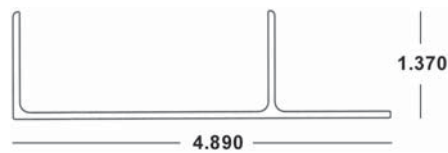

BERTHA HV® SILL

ADAPTOR W/LIP x 20'

90-COLOR-012 (6 Pcs.)

Available in White (WH), Ivory (IV),
Bronze (MB) and Beige (BG)