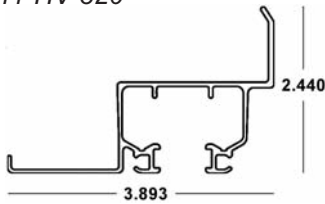

BERTHA HV® (3) 3/8" BUILD OUT TRACK x 20'

41-COLOR-462
Available in *White (WH)*, *Ivory (IV)*, *Bronze (MB)* and *Beige (BG)*
Felt: 41-HV-320