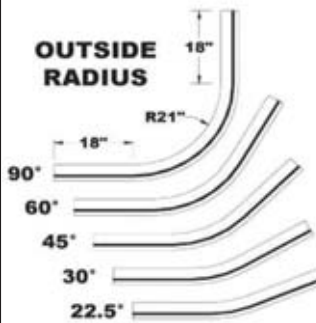

SHD Tracks Ceiling / Ceiling				Ceiling / Sill / Adaptor	
Inside	SHD	22.5°	52-COLOR-322	$130.00	52-COLOR-722 $195.00
Inside	SHD	30°	52-COLOR-330	$140.00	52-COLOR-730 $210.00
Inside	SHD	45°	52-COLOR-345	$160.00	52-COLOR-745 $240.00
Inside	SHD	60°	52-COLOR-360	$180.00	52-COLOR-760 $270.00
Inside	SHD	90°	52-COLOR-390	$205.00	52-COLOR-790 $308.00

Outside	SHD	22.5°	52-COLOR-422	$130.00	52-COLOR-822 $195.00
Outside	SHD	30°	52-COLOR-430	$140.00	52-COLOR-830 $210.00
Outside	SHD	45°	52-COLOR-445	$160.00	52-COLOR-845 $240.00
Outside	SHD	60°	52-COLOR-460	$180.00	52-COLOR-860 $270.00
Outside	SHD	90°	52-COLOR-490	$205.00	52-COLOR-890 $308.00

Price Per Set   2pc set - Sold in sets only   3pc set - Sold in sets only

EMS FL

1-800-432-2204

(561) 588-4780 - fax

EMS NC

1-800-343-8154

(704) 391-2267 - fax

EMS TX

1-800-996-6061

(281) 656-2297 - fax

EMS MO

1-888-822-6061

(314) 344-3349 - fax

Eastern Metal Supply

Quality Shapes In Aluminum

Additional Locations: West Palm Beach & Lakeland, FL; Newark, DE and Birmingham, AL

website: www.EasternMetal.com

e-mail: info@EasternMetal.com

version: 08/16/16