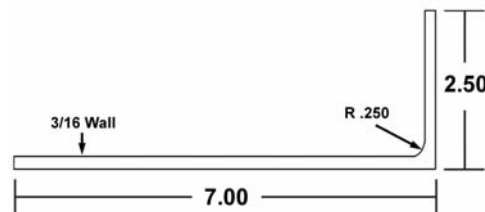

BERTHA HV® BUILD-OUT ANGLE x 20'

2-1/2 x 7 x .190 x 20' With Inside Radius

11-COLOR-420 6063-T6

Available in White (WH), Ivory (IV), Bronze (MB) and Beige (BG)