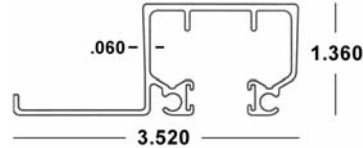

BERTHA HV® ACCORDION SHUTTER - BLADE 3

Code Approvals: FBC (non-HVHZ), FBC (HVHZ)

BERTHA HV® BLADE #3

41-COLOR-4000 x 14' 6" (10 Pcs/Sub)
41-COLOR-4055 x 16' 6" (120 Pcs/Master)
41-COLOR-4100 x 18'

Available in *White (WH)*, *Ivory (IV)*, *Bronze (MB)* and *Beige (BG)*

Covered under US Patents #5,458,179; #6,779,582

BERTHA HV® CEILING HEADER #1 x 20'

41-COLOR-424 (4 Pcs.)
Available in *White (WH)*, *Ivory (IV)*, *Bronze (MB)* and *Beige (BG)*
Felt: 41-HV-320

BERTHA HV® (3) 3/8" BUILD OUT TRACK x 20'

41-COLOR-462
Available in *White (WH)*, *Ivory (IV)*, *Bronze (MB)* and *Beige (BG)*
Felt: 41-HV-320

BERTHA HV® 1" BUILD OUT TRACK x 20'

41-COLOR-426
Available in *White (WH)*, *Ivory (IV)*, *Bronze (MB)* and *Beige (BG)*
Felt: 41-HV-320

BERTHA HV® (3) 2" BUILD OUT TRACK x 20'

41-COLOR-468
Available in *White (WH)*, *Ivory (IV)*, *Bronze (MB)* and *Beige (BG)*
Felt: 41-HV-320

BERTHA HV® (3) 3/8" DIRECT MOUNT x 20' 41-COLOR-466

Available in *White (WH)*, *Ivory (IV)*, *Bronze (MB)* and *Beige (BG)*

BERTHA HV® (3) 1" DIRECT MOUNT x 20' 41-COLOR-465

Available in *White (WH)*, *Ivory (IV)*, *Bronze (MB)* and *Beige (BG)*

BERTHA HV® (3) 2" DIRECT MOUNT x 20' 41-COLOR-469

Available in *White (WH)*, *Ivory (IV)*, *Bronze (MB)* and *Beige (BG)*

BERTHA HV® 90/180 STARTER x 20' 41-COLOR-415

Available in *White (WH)*, *Ivory (IV)*, *Bronze (MB)* and *Beige (BG)*

Hurricane 10

Eastern Metal Supply
Quality Shapes In Aluminum

EMS FL
1-800-432-2204
(561) 588-4780 - fax

EMS NC
1-800-343-8154
(704) 391-2267 - fax

EMS TX
1-800-996-6061
(281) 656-2297 - fax

EMS MO
1-888-822-6061
(314) 344-3349 - fax

Additional Locations: West Palm Beach & Lakeland, FL; Newark, DE and Birmingham, AL

website: www.EasternMetal.com

e-mail: info@EasternMetal.com

version: 08/16/16