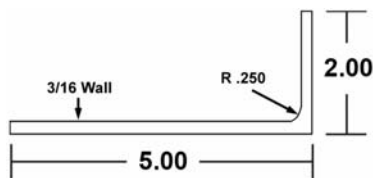

BERTHA HV® BUILD-OUT ANGLE x 20'

2 x 5 x .190 x 20' With Inside Radius

11-COLOR-413 6063-T6

Available in White (WH), Ivory (IV), Bronze (MB) and Beige (BG)