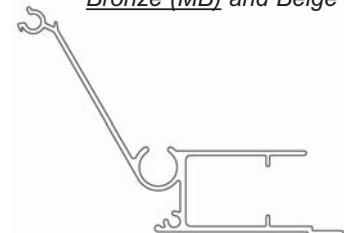

BERTHA HV® FEMALE T LOCK x 20'

41-COLOR-438 (4 Pcs.)
Available in White (WH), Ivory (IV), Bronze (MB) and Beige (BG)