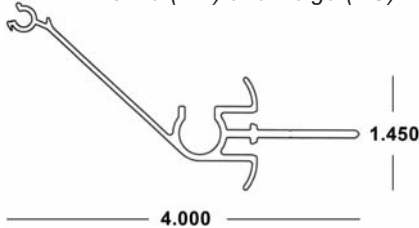

**BERTHA HV® CENTERMATE
#1 X 20' Self Mating**
41-COLOR-421 (6 Pcs.)
Available in White (WH), Ivory (IV),
Bronze (MB) and Beige (BG)