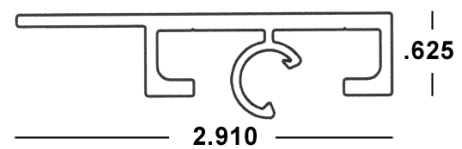

BERTHA HV® 1" DIRECT MOUNT STARTER x 20'

41-COLOR-428 (6 Pcs.)

Available in White (WH), Ivory (IV), Bronze (MB) and Beige (BG)