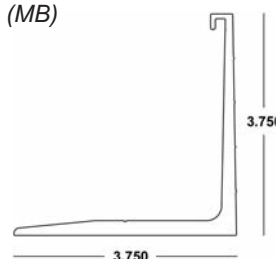

BERTHA HV® RAINGUARD x 17'

41-COLOR-460 (10 Pcs.)

Available in White (WH),
Ivory (IV), Bronze (MB)
and Beige (BG)