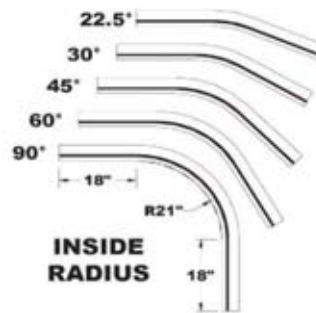

Not a Stock Item
Custom Sizes & Lengths are
Also Available

Covered under US Patents
5458179 and 6779585

Hurricane 17

HD Tracks Ceiling / Ceiling				Ceiling / Sill / Adaptor	
Inside	HD	22.5°	52-COLOR-122	\$120.00	52-COLOR-522 \$180.00
Inside	HD	30°	52-COLOR-130	\$130.00	52-COLOR-530 \$192.00
Inside	HD	45°	52-COLOR-145	\$150.00	52-COLOR-545 \$225.00
Inside	HD	60°	52-COLOR-160	\$170.00	52-COLOR-560 \$255.00
Inside	HD	90°	52-COLOR-190	\$195.00	52-COLOR-590 \$293.00