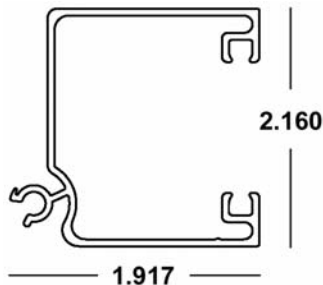

BERTHA HV® ACCORDION SHUTTER - BLADES 1 & 2

Code Approvals: FBC (non-HVHZ), FBC (HVHZ), TDI, IBC/IRC

BERTHA HV® HD™ CENTERMATE WITHOUT RODS x 20'

41-COLOR-439

Available in White (WH),
Ivory (IV), Bronze (MB)
and Beige (BG)