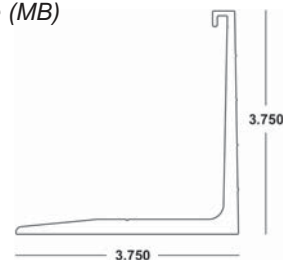

BERTHA HV® RAINGUARD x 17'

41-COLOR-460 (10 Pcs.)

Available in White (WH), Ivory (IV), Bronze (MB) and Beige (BG)