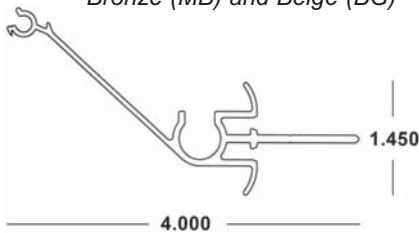

BERTHA HV® CENTERMATE #1 X 20' Self Mating

41-COLOR-421 (6 Pcs.)
Available in White (WH), Ivory (IV), Bronze (MB) and Beige (BG)