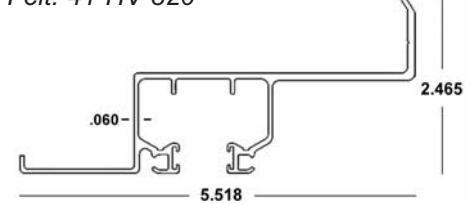

BERTHA HV® (3) 2" BUILD OUT TRACK x 20'

41-COLOR-468
Available in *White (WH)*, *Ivory (IV)*, *Bronze (MB)* and *Beige (BG)*
Felt: 41-HV-320