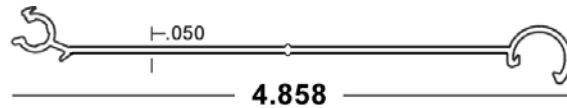

5 HOLES - HV® BLADE # 1 X 8'

Punched Window 5 Holes

41-COLOR-96P5

Available in White (WH), Ivory (IV), Bronze (MB) and Beige (BG)

3" Diameter Viewports on Blade (5 each)

36-1/2" End of Blade to centerline of first opening

Spacing @ 5-3/4" On Center

HVPUNCH-1 (Pic at right:)

Top Row Components Left to Right:

Base Die, 3/4" Socket, 3/4" Metal & Teflon Washers, 3/4" Compression Bolt

Center Row Components Left to Right:

Slug Knockout Tool, HV Hand Tool,

Bottom Row Components Left to Right:

Cutting Die w/ Thrust Bearing, 1" Hole Saw

Far right pic: HVPUNCH-1 in case