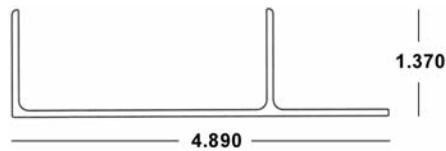

BERTHA HV® SILL ADAPTOR W/LIP x 20'

90-COLOR-012 (6 Pcs.)

Available in White (WH), Ivory (IV), Bronze (MB) and Beige (BG)