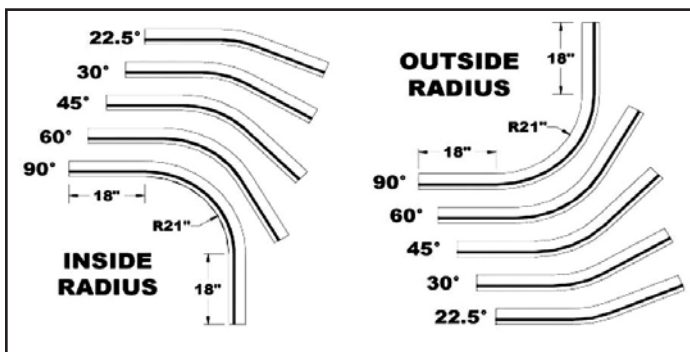

BERTHA HV® ACCORDION SHUTTER RADIUS TRACK

HV® Accordion Shutter Radius Track

IN STOCK - HD Tracks Ceiling/Ceiling

<u>52-COLOR-145</u>	(Inside/HD) 45°	Color*
<u>52-WH-190</u>	(Inside/HD) 90°	White
<u>52-MB-190</u>	(Inside/HD) 90°	Bronze

*Available in White (WH), Ivory (IV), Beige (BG) and Bronze (MB)

Ideal for Large Balconies or Bay Windows
Covered under US Patents 5458179 and 6779585