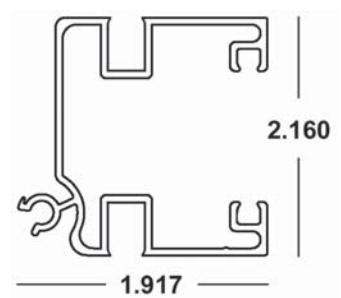

BERTHA HV® HD™ CENTERMATE WITH RODS x 20'

41-COLOR-435

Available in White (WH), Ivory (IV), Bronze (MB) and Beige (BG)