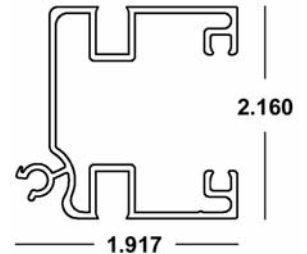

**BERTHA HV® HD™
CENTERMATE WITH RODS x 20'**
41-COLOR-435
Available in
White (WH)
Ivory (IV)
Bronze (MB)
Beige (BG)