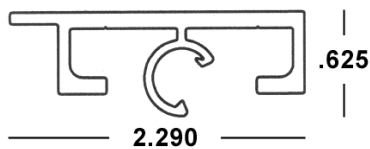

BERTHA HV® 3/8" DIRECT MOUNT STARTER x 20'

41-COLOR-427 (4 Pcs.)

Available in White (WH), Ivory (IV), Bronze (MB) and Beige (BG)