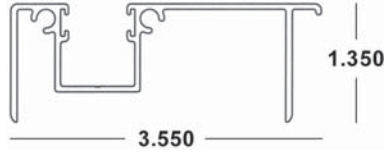

BERTHA HV® ACCORDION SHUTTER - BLADE 3

Code Approvals: FBC (non-HVHZ), FBC (HVHZ)

BERTHA HV® ADJ TRACK w/FELT x 20'

41-COLOR-423 (6 Pcs.)
Available in White (WH), Ivory (IV), Bronze (MB) and Beige (BG)
Felt: 41-HV-320