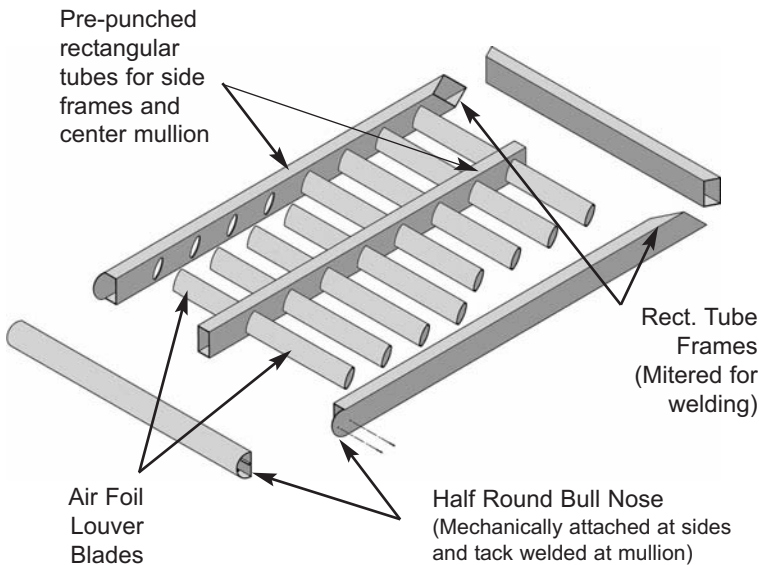

Rectangular Tube Frame