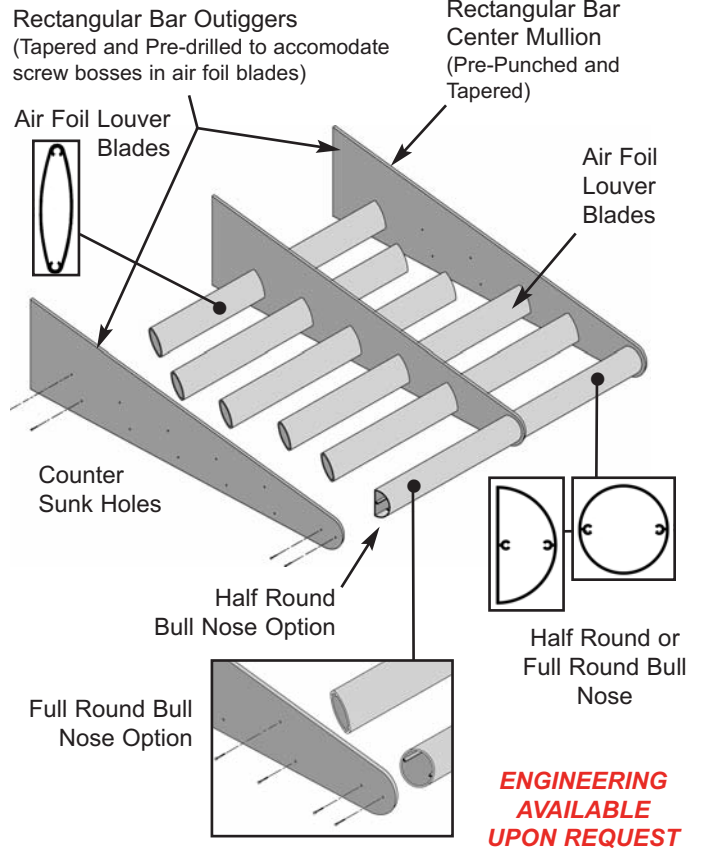

Mechanical System

Architectural 03

Eastern Metal Supply
Quality Shapes In Aluminum

EMS FL

1-800-432-2204
(561) 588-4780 - fax

EMS NC

1-800-343-8154
(704) 391-2267 - fax

EMS TX

1-800-996-6061
(281) 656-2297 - fax

EMS MO

1-888-822-6061
(314) 344-3349 - fax

Add'l Locations: West Palm Beach & Lakeland, FL; Newark, DE; Birmingham, AL; Akron, OH; Van Buren, AR

website: www.EasternMetal.com

e-mail: info@EasternMetal.com

version: 06/08/18