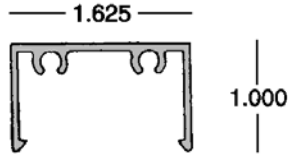

Accepts Casting:
Wall Mount #39: 21-00-185

Bottom Channel - HR-12A
HR-12A-WH White x 19' 6"
HR-12A-BR Bronze x 19' 6"
12 pc sub-bundles