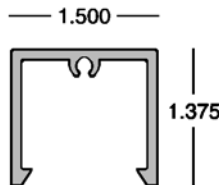

Accepts Casting:
Floor Flange #42: 21-00-309

Fence & Railing 02