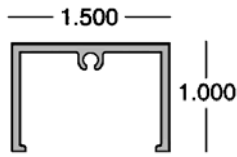

Accepts Casting:
Wall Mount #68: 21-00-183

Bottom Channel - HR-12B
HR-12B-WH White x 19' 6"
HR-12B-BR Bronze x 19' 6"
HR-12B-BK Black x 19' 6"
12 pc sub-bundles

Accepts Casting:
Wall Mount #68: 21-00-183

Snap Plate HR-2
52-63-6147 White x 19' 6" (FL)
52-63-6149 Bronze x 19' 6" (FL)
HR-2-WH White x 21' 1"
HR-2-BR Bronze x 21' 1"
HR-2-BR (MO) MO Bronze x 21' 1"
HR-2-BK Black x 21' 1"
HR-2-MF Mill Finish x 20' (MO)
HR-2-WH-2 White x 23'
HR-2-BR-2 Bronze x 23'
HR-2-BK-2 Black x 23'
All mate with HR-1, 3, 4, 4A, 4C, 6, 7, 8, 14
12 pc sub-bundles

Snap Plate - HR-2C
HR-2C-WH White x 20'
HR-2C-BR Bronze x 20'
HR-2C-BK Black x 20'
All mate with HR-1, HR-3, HR-8, HR-14, HR-17; All use Pickets HR-5 and HR-13
10 pc sub-bundles