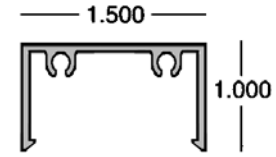

Bottom Channel - HR-3
HR-3-WH White x 19' 6"
HR-3-BR Bronze x 19' 6"
HR-3-BR (MO) MO Bronze x 19' 6"
HR-3-BK Black x 19' 6"
HR-3-MF (MO) Mill Finish x 19' 6"
All mate with HR-2; 8 pc sub-bundles

Accepts Casting:
Wall Mount #54: 21-00-316

Snap Channel - HR-12
HR-12-WH White x 19' 6"
HR-12-BR Bronze x 19' 6"
HR-12-BK Black x 19' 6"
12 pc sub-bundles

Accepts Casting:
Wall Mount #39: 21-00-185

Bottom Channel - HR-12A
HR-12A-WH White x 19' 6"
HR-12A-BR Bronze x 19' 6"
12 pc sub-bundles

Accepts Casting:
Wall Mount #68: 21-00-183

Bottom Channel - HR-12B
HR-12B-WH White x 19' 6"
HR-12B-BR Bronze x 19' 6"
HR-12B-BK Black x 19' 6"
12 pc sub-bundles

Accepts Casting:
Wall Mount #68: 21-00-183

Snap Plate HR-2
52-63-6147 White x 19' 6" (FL)
52-63-6149 Bronze x 19' 6" (FL)
HR-2-WH White x 21' 1"
HR-2-BR Bronze x 21' 1"
HR-2-BR (MO) MO Bronze x 21' 1"
HR-2-BK Black x 21' 1"
HR-2-MF Mill Finish x 20' (MO)
HR-2-WH-2 White x 23'
HR-2-BR-2 Bronze x 23'
HR-2-BK-2 Black x 23'
All mate with HR-1, 3, 4, 4A, 4C, 6, 7, 8, 14
12 pc sub-bundles

Snap Plate - HR-2C
HR-2C-WH White x 20'
HR-2C-BR Bronze x 20'
HR-2C-BK Black x 20'
All mate with HR-1, HR-3, HR-8, HR-14, HR-17; All use Pickets HR-5 and HR-13
10 pc sub-bundles

Snap Plate - HR-11A
HR-11A-WH White x 20'
HR-11A-BR Bronze x 20'
HR-11A-BK Black x 20'
All mate with HR-10; All use Pickets HR-5 and HR-13; 12 pc sub-bundles

Snap Plate - HR-15
HR-15-WH-1 White x 18' 6"
mates with HR-16; 16 pc sub-bundles

Snap Post - HR-4
52-63-6146 White x 19' 6"
52-63-6148 Bronze x 19' 6"
HR-4-WH White x 21' 1"
HR-4-BR Bronze x 21' 1"
HR-4-BK Black x 21' 1"
HR-4-WH-2 White x 23'
HR-4-BR-2 Bronze x 23'
HR-4-BK-2 Black x 23'
mates with HR-2
6 pc sub-bundles

Accepts Casting:
Floor Flange #40: 21-00-210