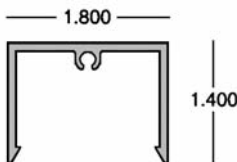

Accepts Casting:
Floor Flange #50: 21-00-195
Floor Flange #50HD 21-00-196

Snap Post - HR-16
HR-16-WH-1 White x 18' 6"
mates with HR-15; 8 pc sub-bundles