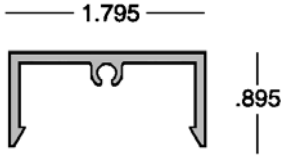

Bottom Channel - HR-3
HR-3-WH White x 19' 6"
HR-3-BR Bronze x 19' 6"
HR-3-BR (MO) MO Bronze x 19' 6"
HR-3-BK Black x 19' 6"
HR-3-MF (MO) Mill Finish x 19' 6"
All mate with HR-2; 8 pc sub-bundles

Accepts Casting:
Wall Mount #54: 21-00-316

Snap Channel - HR-12
HR-12-WH White x 19' 6"
HR-12-BR Bronze x 19' 6"
HR-12-BK Black x 19' 6"
12 pc sub-bundles