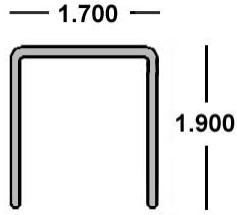

Top Rail Stiffener x 24' (MES/ALZ)
for 2x3.5 webbed rail
65-05-039 (NC/MO) 6005-T5

Top Rail Stiffener x 24' (WALZ)
65-63-027 (NC/DE)