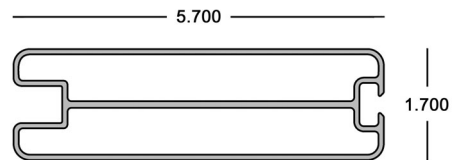

Top Rail Stiffener x 24' (MES/ALZ)
for 2x3.5 webbed rail
65-05-039 (NC/MO) 6005-T5

Top Rail Stiffener x 24' (WALZ)
65-63-027 (NC/DE)

Top Rail Stiffener x 24' (LP)
13-63-377 (TX)

K-Top Rail - KHR REV
MILL ORDER EMSASI35824 (NC)

YK Stiffener x 24'
65-63-057 (NC/MO/DE)
6063-T5

2 x 6 WT Pergola Stiffener
for 2 x 6 Rails
65-63-052 (DE) x 16'
65-63-087 (DE) x 24'

BLACKline
U-Support Stiffener x 6'
for 2" x 2-1/2"
65-63-039 (NC)

Stiffeners, Enclosures & Gates 04

Eastern Metal Supply
Quality Shapes In Aluminum

EMS FL

1-800-432-2204
(561) 588-4780 - fax

EMS NC

1-800-343-8154
(704) 391-2267 - fax

EMS TX

1-800-996-6061
(281) 656-2297 - fax

EMS MO

1-888-822-6061
(314) 344-3349 - fax

Additional Locations: West Palm Beach & Lakeland, FL; Newark, DE; Birmingham, AL; Akron, OH and Van Buren, AR

website: www.EasternMetal.com

e-mail: info@EasternMetal.com

version: 11/29/18