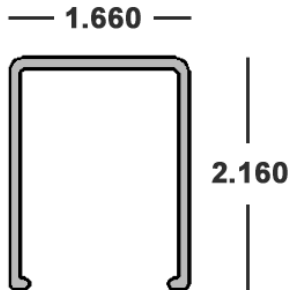

BLACKline
U-Support Stiffener x 6'
for 2" x 2-1/2"
65-63-039 (NC)