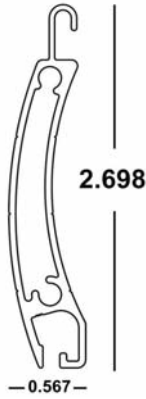

58MM BERTHA™ END RETENTION SYSTEM (ER)

Code Approvals: FBC (non-HVHZ); Open Back Slat: FBC (non-HVHZ), TDI, IBC/IRC

58mm BERTHA™ ER SLAT

Vented x 21'

40-COLOR-810PC

Vented x 24'

40-COLOR-805PC

Available in *White (WH)*, *Ivory (IV)*,
Bronze (MB) and *Beige (BG)*

NON Vented x 24'

40-WH-805PCNV

White