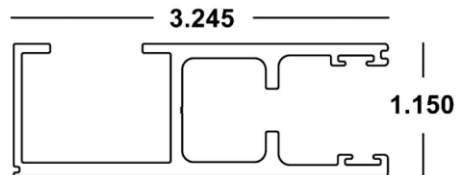

BERTHA™ ER OPEN TRACK x 22' 6"

(Open End)

Felt: 41-HV-320 Mates w/ Bertha™ Cover Cap

40-COLOR-800

Available in *White (WH)*, *Ivory (IV)*, *Bronze (MB)* and *Beige (BG)*