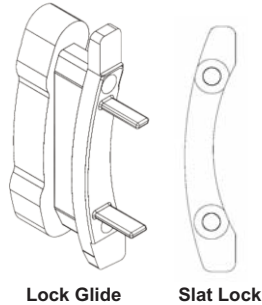

BERTHA™ SLAT LOCK

(Non-ER)

40-63-798

boxed - 1000 pcs

Lock Glide

Slat Lock

3" BERTHA™ ER TRACK x 24'

Felt: 41-HV-320

40-COLOR-824PC

Available in *White (WH)*, *Ivory (IV)*, *Bronze (MB)* and *Beige (BG)*