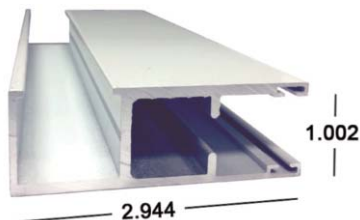

40/55mm Small Leg Track x 22' 6"

40-COLOR-475
Mates w/ Bertha™ ER Cover Cap
Available in *White (WH)*, *Ivory (IV)*, *Bronze (MB)* and *Beige (BG)*