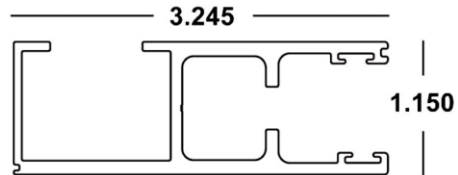

BERTHA™ ER OPEN TRACK x 22' 6"

(Open End)

Felt: 41-HV-320 Mates w/ Bertha™ Cover Cap

40-COLOR-800

Available in *White (WH)*, *Ivory (IV)*, *Bronze (MB)* and *Beige (BG)*