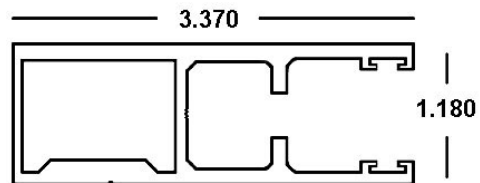

3" BERTHA™ HEAVY DUTY ER TRACK x 24'

Felt: 41-HV-320

MILL ORDER 40-COLOR-825PC