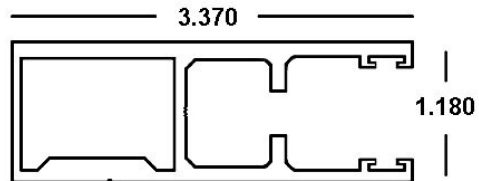

3" BERTHA™ HEAVY DUTY ER TRACK x 24'

Felt: 41-HV-320

MILL ORDER 40-COLOR-825PC