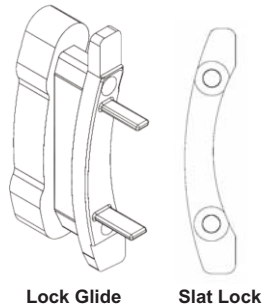

BERTHA™ SLAT LOCK

(Non-ER)

40-63-798

boxed - 1000 pcs

Lock Glide

Slat Lock

3" BERTHA™ ER TRACK x 24'

Felt: 41-HV-320

40-COLOR-824PC

Available in *White (WH)*, *Ivory (IV)*, *Bronze (MB)* and *Beige (BG)*