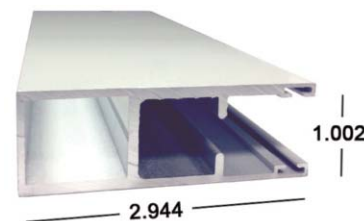

40/55mm Small Leg Track x 22' 6" Closed Face

40-COLOR-478
Available in *White (WH)*, *Ivory (IV)*, *Bronze (MB)* and *Beige (BG)*