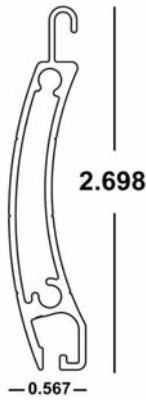

58MM BERTHA™ END RETENTION SYSTEM (ER)

Code Approvals: FBC (non-HVHZ); Open Back Slat: FBC (non-HVHZ), TDI, IBC/IRC

58mm BERTHA™ ER SLAT

Vented x 21'

40-COLOR-810PC

Vented x 24'

40-COLOR-805PC

Available in *White (WH)*, *Ivory (IV)*,
Bronze (MB) and *Beige (BG)*

NON Vented x 24'

40-WH-805PCNV

White