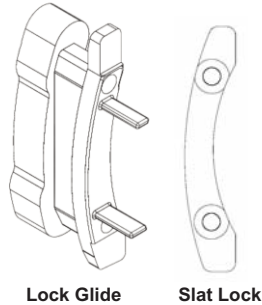

BERTHA™ SLAT LOCK

(Non-ER)

40-63-798

boxed - 1000 pcs

3" BERTHA™ ER TRACK x 24'

Felt: 41-HV-320

40-COLOR-824PC

Available in *White (WH)*, *Ivory (IV)*, *Bronze (MB)* and *Beige (BG)*