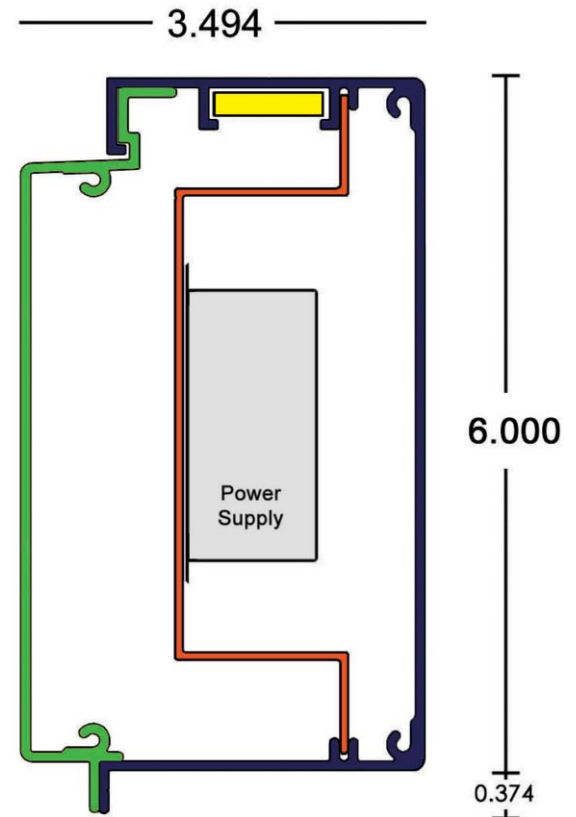

Easy Access:

- Reduced Maintenance Times
- Change Letters Without Removing Entire Raceway
- Power Supply Panel Slides In-and-Out Via Convenient Slots
- End Access Improves Serviceability when Channel Letters are Large or have ACM Backing