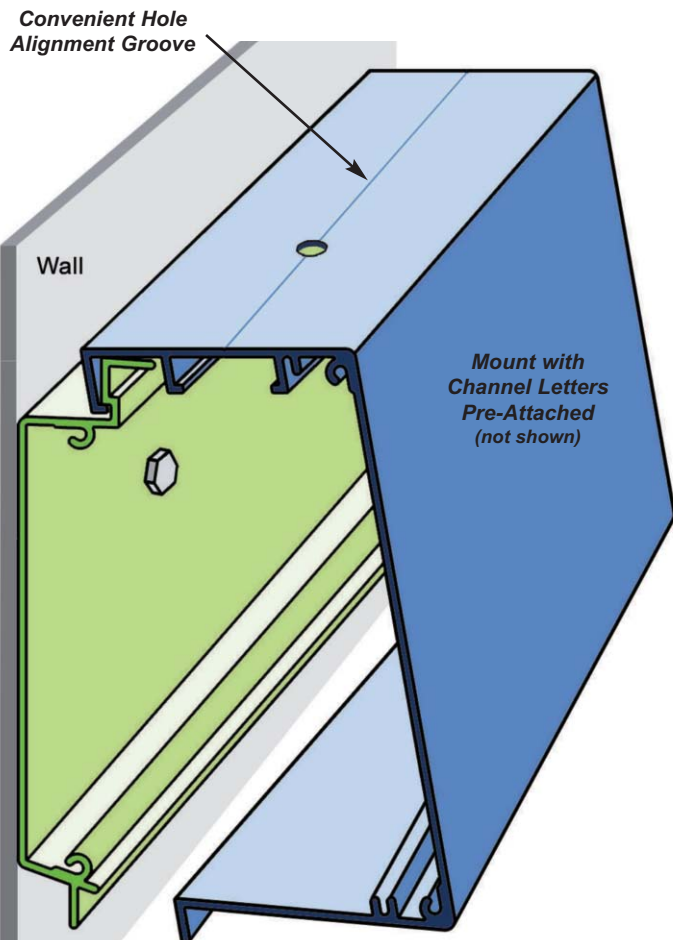

EasyMount™ Channel Letter Raceway

Exclusively Distributed by **Eastern Metal Supply**

NEW!
Revolutionary
Patented Design

<p>6" EasyMount™ Raceway Back Wall Bracket x 25' 24-63-159 (TX) 6063-T6 <i>Mates with EasyMount™ Raceway Face</i></p> <p>1.347 6.277</p>	<p>6" EasyMount™ Raceway Face x 25' 24-63-158 (TX) 6063-T6 <i>Mates with EasyMount™ Raceway Back</i></p> <p>2.817 6.000</p>	<p>Assembled Schematic</p> <p>3.494 6.000 0.374</p> <p>Power Supply End Cap Encloses Assembled Raceway</p>
<p>EasyMount™ Power Supply Panel x 12" 24-63-161 (TX) <i>Inserts into EasyMount™ Raceway Face Slots</i></p> <p>1.500 4.100 5.860</p>	<p>6" EasyMount™ Raceway End Cap 21-00-910 (TX) <i>Mates with Assembled EasyMount™ Raceway</i></p>	<p>EasyMount™ Lifting Bar 24-63-162 (TX) 1/4" x 1" x 1-1/2" Bar; 1/2" Threaded Hole <i>Inserts into EasyMount™ Raceway Face Channel</i></p>

EasyMount™ Channel Letter Raceway

Exclusively Distributed by *Eastern Metal Supply*

NEW!
 Revolutionary
 Patented Design

FEATURES & BENEFITS:

Saves Time & Money:

- Faster Installation • Reduced Labor Cost
- Minimal Fabrication Time

Simple Installation:

- Easily Mounted Structural Raceway Back
- Easily Attach Raceway Face with Pre-Mounted Channel Letters which Drops and Locks into Place
- Virtually Invisible Raceway Back Helps Create a Sleek Look
- Unique Design Reduces Possibility of Channel Letter Damage

Hinging Required for Assembly is Less than 2°
 (exaggerated here for clarity)

Easy Access:

- Reduced Maintenance Times
- Change Letters Without Removing Entire Raceway
- Power Supply Panel Slides In-and-Out Via Convenient Slots
- End Access Improves Serviceability when Channel Letters are Large or have ACM Backing