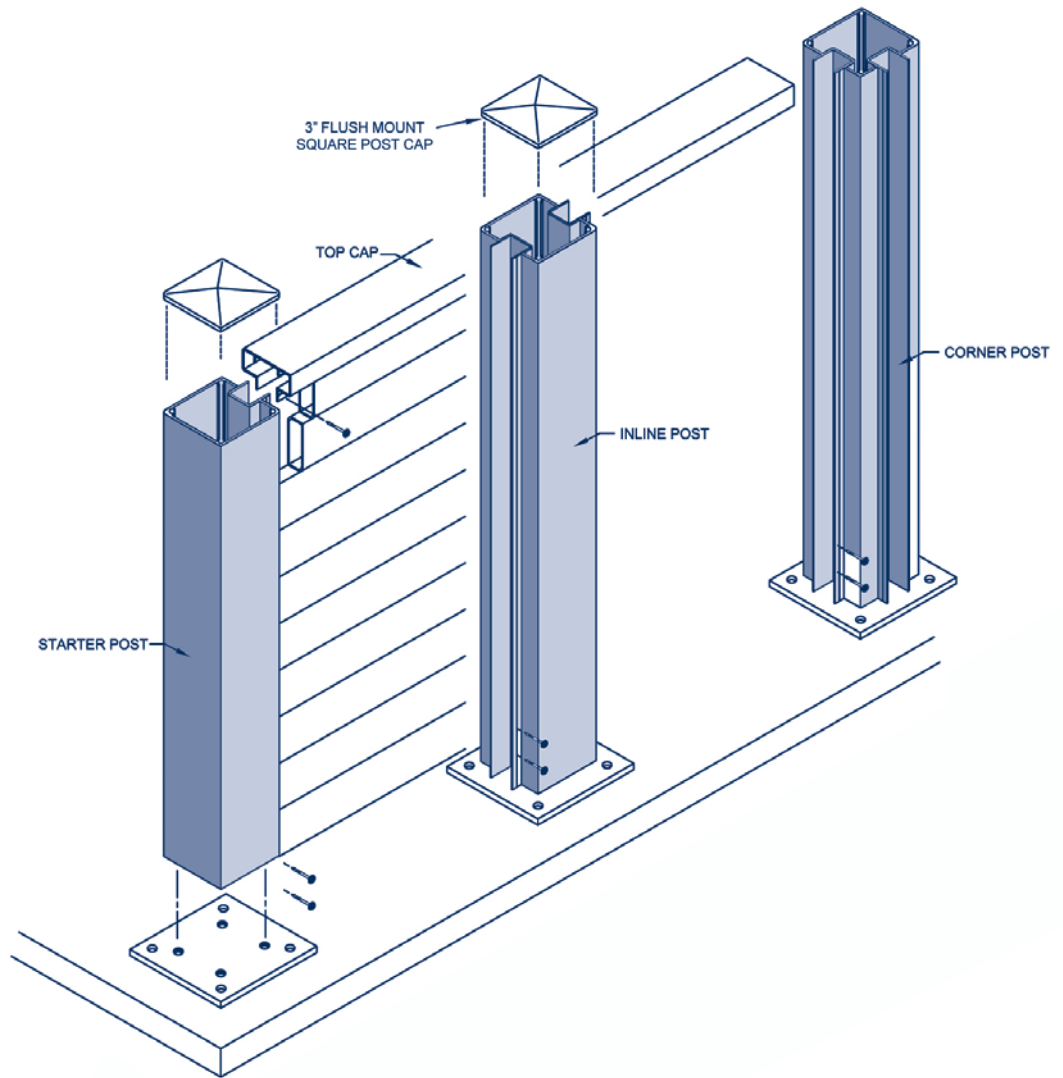

Top Cap x 20' 2"

57-63-110
6063-T6

6" Fabled Fence Post Base Plate

10-61-365F
6061-T6

3" Flush Mount Square Post Cap

21-00-763

Enclosures for: Garbage Dumpster • Commercial Rooftops
Air Conditioning Equipment • Pool Equipment

Additional Applications: Fencing • Balcony Dividers
Interior Partitions • Post & Panel Signage

Features & Benefits:

Multiple Panel Styles Available (See Next Page)
No Welding Required for Surface Mounts • Ground Mount possible for Fencing
Plate Mounts available for Concrete, Wood, Aluminum or PVC