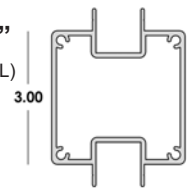

3" Starter Post x 24' 2"

57-63-120 (FL)
6063-T6
Accepts
1" Inserts

3" Corner Post x 24' 2"

57-63-130 (FL)
6063-T6
Accepts
1" Inserts

3" Inline Post x 24' 2"

57-63-100 (FL)
6063-T6
Accepts
1" Inserts

Top Cap x 20' 2"