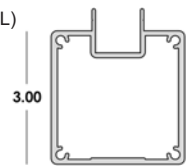

3" Starter Post x 24' 2"

57-63-120 (FL)
6063-T6
Accepts
1" Inserts

3" Corner Post x 24' 2"

57-63-130 (FL)
6063-T6
Accepts
1" Inserts

3" Inline Post x 24' 2"

57-63-100 (FL)
6063-T6
Accepts
1" Inserts

Top Cap x 20' 2"