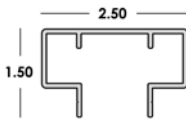

3" Universal Enclosure System

3" Starter Post x 24' 2"

57-63-120
6063-T6
Accepts
1" Inserts

3" Corner Post x 24' 2"

57-63-130
6063-T6
Accepts
1" Inserts

3" Inline Post x 24' 2"

57-63-100
6063-T6
Accepts
1" Inserts

Top Cap x 20' 2"

57-63-110
6063-T6

6" Fabled Fence Post Base Plate

10-61-365F
6061-T6

3" Flush Mount Square Post Cap

21-00-763

Enclosures for: Garbage Dumpster • Commercial Rooftops
Air Conditioning Equipment • Pool Equipment

Additional Applications: Fencing • Balcony Dividers
Interior Partitions • Post & Panel Signage

Features & Benefits:

Multiple Panel Styles Available (See Next Page)
No Welding Required for Surface Mounts • Ground Mount possible for Fencing
Plate Mounts available for Concrete, Wood, Aluminum or PVC

Stiffeners, Enclosures & Gates 10

Eastern Metal Supply
Quality Shapes In Aluminum

EMS FL

1-800-432-2204
(561) 588-4780 - fax

EMS NC

1-800-343-8154
(704) 391-2267 - fax

EMS TX

1-800-996-6061
(281) 656-2297 - fax

EMS MO

1-888-822-6061
(314) 344-3349 - fax

Additional Locations: West Palm Beach & Lakeland, FL; Newark, DE and Birmingham, AL

website: www.EasternMetal.com

e-mail: info@EasternMetal.com

version: 08/04/16