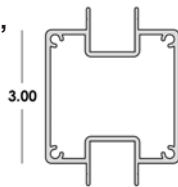

3" Universal Enclosure System

3" Starter Post x 24' 2"

57-63-120
6063-T6
Accepts
1" Inserts

3" Corner Post x 24' 2"

57-63-130
6063-T6
Accepts
1" Inserts

3" Inline Post x 24' 2"

57-63-100
6063-T6
Accepts
1" Inserts