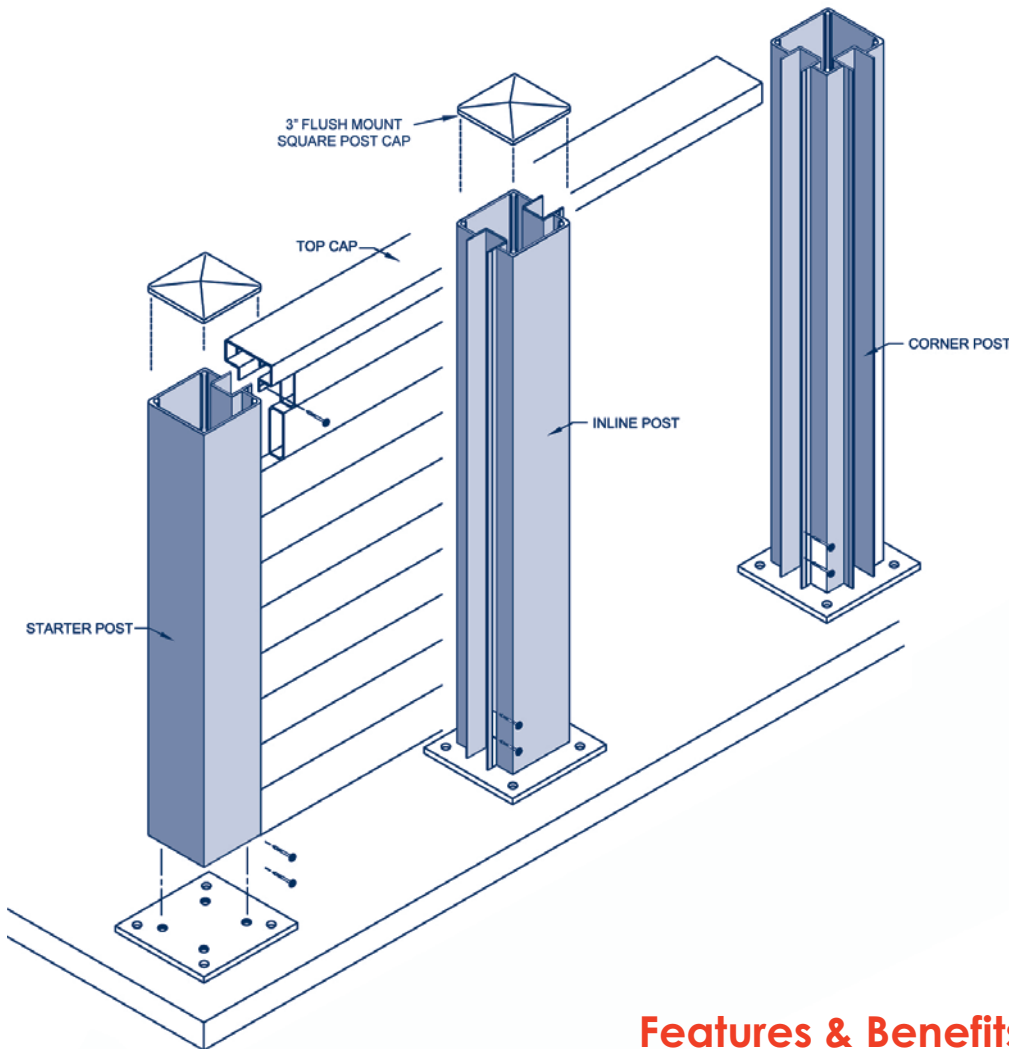

Eastern Metal Supply

NEW!

3" Universal Enclosure System

Enclosures for: Garbage Dumpster • Air Conditioning Equipment
Commercial Rooftops • Pool Equipment

Additional Applications: • Fencing • Balcony Dividers
Interior Partitions • Post & Panel Signage