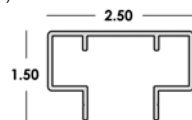

Top Cap x 20' 2"

57-63-110 (FL)
6063-T6