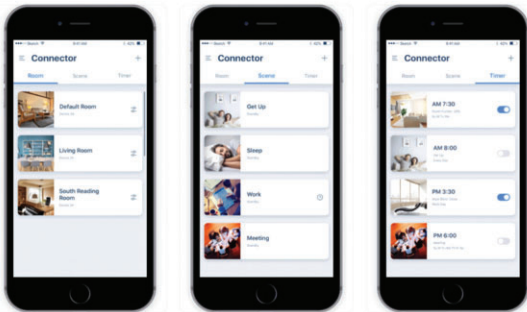

Eastern Metal Supply

Home Automation for Roll Shutters

DOOYA SMART HUB

DD7002B

- One Hub can connect to 30 motors
- One account can include 5 different locations
- Each location can control 5 Hubs
- Each account can have up to 3 guest per account
- Compatible with Remote Motor Kits: 345K, 445K, 528K, 346K, 446K, S446KB and 527K
- Compatible with Wireless Receivers: DC74, DC136

Download the "CONNECTOR" App!

Available in the GOOGLE PLAY and APP STORE
"Motor That Talks Back"

connector Cancel

Connector+
Motor That Talks Back

GET

ALEXA & GOOGLE HOME

Both Compatible with Dooya Smart Hub