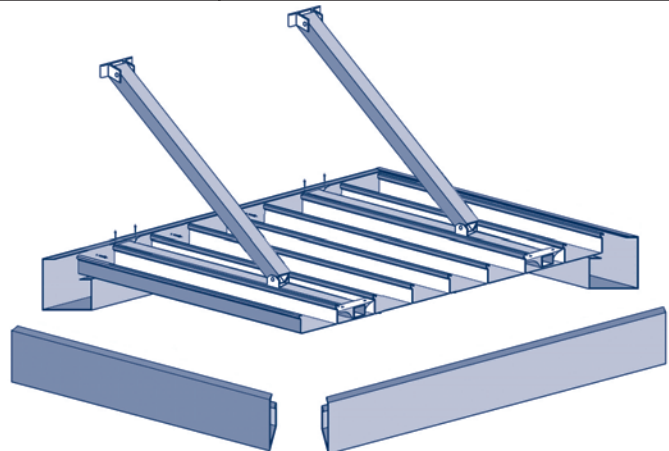

Double Hollow Tent Frame Tubing

MILL ORDER 20-14-02

Awning 03

EMS FL
1-800-432-2204
(561) 588-4780 - fax

EMS NC
1-800-343-8154
(704) 391-2267 - fax

EMS TX
1-800-996-6061
(281) 656-2297 - fax

EMS MO
1-888-822-6061
(314) 344-3349 - fax

Decorative Bahama/Colonial Systems - see HURRICANE & SECURITY pp 42-55

Sunshades, Louvers & Canopies - see ARCHITECTURAL SYSTEMS pp 01-06

Awning 04

Eastern Metal Supply
Quality Shapes In Aluminum

EMS FL

1-800-432-2204
(561) 588-4780 - fax