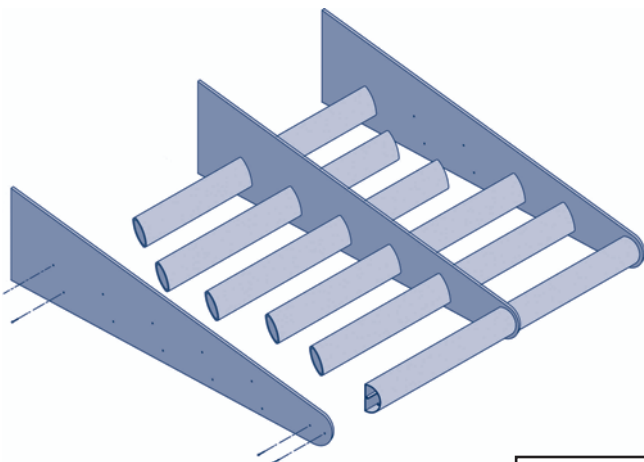

Sunshades, Louvers & Canopies - see ARCHITECTURAL SYSTEMS pp 01-06

Awning 04

Eastern Metal Supply
Quality Shapes In Aluminum

EMS FL
1-800-432-2204

(561) 588-4780 - fax

EMS NC
1-800-343-8154

(704) 391-2267 - fax

EMS TX
1-800-996-6061

(281) 656-2297 - fax

EMS MO
1-888-822-6061

(314) 344-3349 - fax

Additional Locations: West Palm Beach & Lakeland, FL; Newark, DE; Birmingham, AL; Akron, OH; Van Buren, AR

website: www.EasternMetal.com

e-mail: info@EasternMetal.com

version: 01/19/16