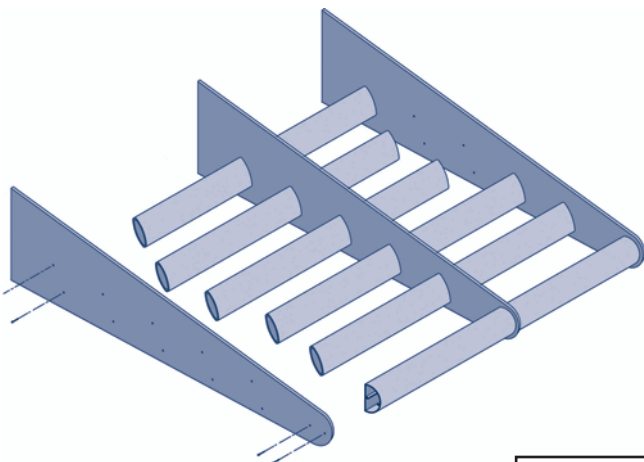

Double Hollow Tent Frame Tubing

MILL ORDER 20-14-02

Awning 03

EMS FL
1-800-432-2204
(561) 588-4780 - fax

EMS NC
1-800-343-8154
(704) 391-2267 - fax

EMS TX
1-800-996-6061
(281) 656-2297 - fax

EMS MO
1-888-822-6061
(314) 344-3349 - fax

Eastern Metal Supply

Additional Locations: West Palm Beach & Lakeland, FL; Newark, DE and Birmingham, AL

Quality Shapes In Aluminum

website: www.EasternMetal.com

e-mail: info@EasternMetal.com

version: 04/24/17

Decorative Bahama/Colonial Systems - see HURRICANE & SECURITY pp 42-55

Sunshades, Louvers & Canopies - see ARCHITECTURAL SYSTEMS pp 01-06

Awning 04

Eastern Metal Supply
Quality Shapes In Aluminum

EMS FL

1-800-432-2204
(561) 588-4780 - fax