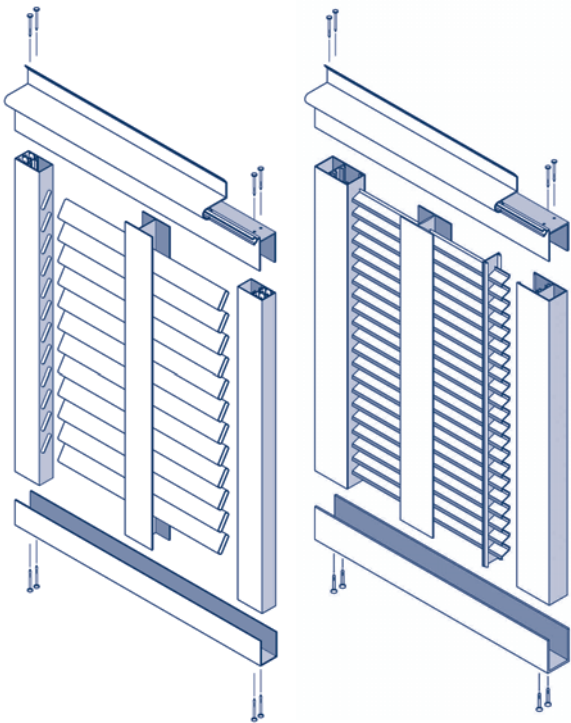

Double Hollow Tent Frame Tubing

MILL ORDER 20-14-02

Awning 03

EMS FL
1-800-432-2204
(561) 588-4780 - fax

EMS NC
1-800-343-8154
(704) 391-2267 - fax

EMS TX
1-800-996-6061
(281) 656-2297 - fax

EMS MO
1-888-822-6061
(314) 344-3349 - fax

Decorative Bahama/Colonial Systems - see HURRICANE & SECURITY pp 42-55

Sunshades, Louvers & Canopies - see ARCHITECTURAL SYSTEMS pp 01-06

Awning 04

Eastern Metal Supply
Quality Shapes In Aluminum

EMS FL

1-800-432-2204
(561) 588-4780 - fax