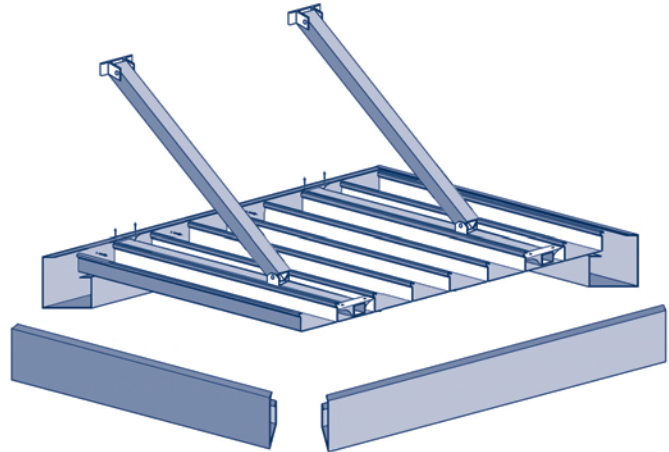

Sunshades, Louvers & Canopies - see ARCHITECTURAL SYSTEMS pp 01-06

Awning 04

Eastern Metal Supply
Quality Shapes In Aluminum

EMS FL
1-800-432-2204

(561) 588-4780 - fax

EMS NC
1-800-343-8154

(704) 391-2267 - fax

EMS TX
1-800-996-6061

(281) 656-2297 - fax

EMS MO
1-888-822-6061

(314) 344-3349 - fax

Additional Locations: West Palm Beach & Lakeland, FL; Newark, DE; Birmingham, AL; Akron, OH; Van Buren, AR

website: www.EasternMetal.com

e-mail: info@EasternMetal.com

version: 01/19/16