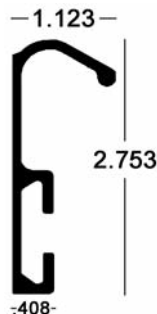

version: 05/18/17

MP-3Hvy 1" x 2" x 24'
60-00-255 (MO) Heavy Wall

EMA 3 1" x 2" x 24'
60-00-023 (TX) Heavy Wall

MP-3S 1" x 2" x 24'
60-00-235 Standard Wall

MP-4 1 x 4 Staple Groove Tube x 24'

60-00-240
59-63-009 (TX)

MP-5 1" x 1" x 24'
MILL ORDER
1" Flange

MI-56 1" x 1" x 24'
40-63-010 (NC/TX/MO/DE/AL)
3/4" Flange

Old Style Canvas Rail x 24'
EMA-4
40-63-000

New Style Canvas Rail
EMA-5
40-63-001 x 24' (FL/MO)
40-63-001 x 20' (NC/TX)

.935 Canvas Rail x 24'
MILL ORDER 40-63-6488

Combo Rail
1" x .067 x 24'
40-63-004 (NC/TX/MO/AL)
Square Tube with Awning support.

2 1/2" J-Rail x 24'
90-63-135 (NC/DE)

2" Staple Tube
MILL ORDER *EMSOC2135*