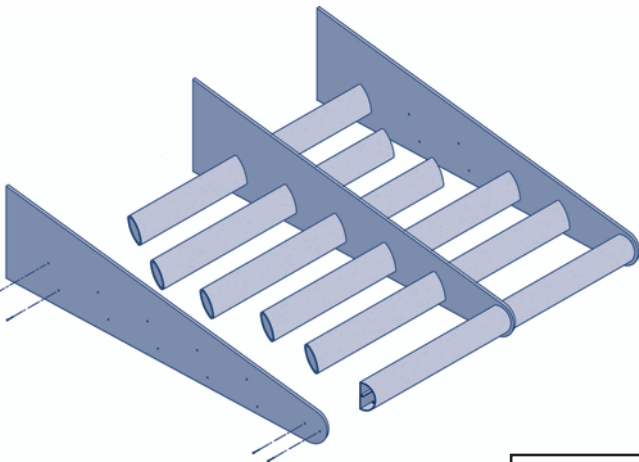

Double Hollow Tent Frame Tubing

MILL ORDER 20-14-02

Awning 03

EMS FL
1-800-432-2204
(561) 588-4780 - fax

EMS NC
1-800-343-8154
(704) 391-2267 - fax

EMS TX
1-800-996-6061
(281) 656-2297 - fax

EMS MO
1-888-822-6061
(314) 344-3349 - fax

Eastern Metal Supply

Additional Locations: West Palm Beach & Lakeland, FL; Newark, DE and Birmingham, AL

Quality Shapes In Aluminum

website: www.EasternMetal.com

e-mail: info@EasternMetal.com

version: 04/24/17

Decorative Bahama/Colonial Systems - see HURRICANE & SECURITY pp 42-55

Sunshades, Louvers & Canopies - see ARCHITECTURAL SYSTEMS pp 01-06

Awning 04

Eastern Metal Supply
Quality Shapes In Aluminum

EMS FL

1-800-432-2204
(561) 588-4780 - fax