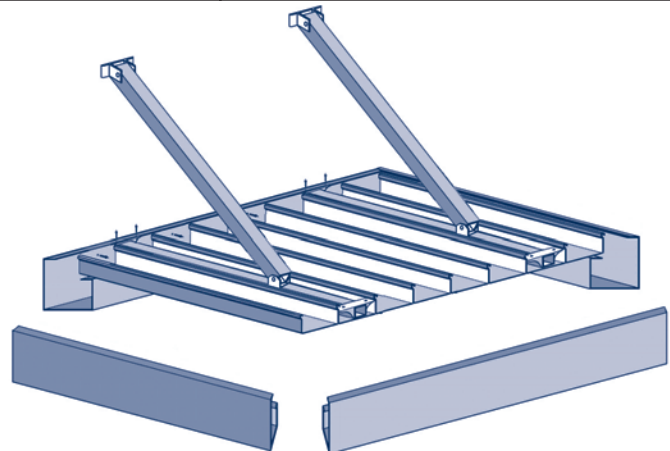

Double Hollow Tent Frame Tubing

MILL ORDER 20-14-02

Awning 03

EMS FL
1-800-432-2204
(561) 588-4780 - fax

EMS NC
1-800-343-8154
(704) 391-2267 - fax

EMS TX
1-800-996-6061
(281) 656-2297 - fax

EMS MO
1-888-822-6061
(314) 344-3349 - fax

Decorative Bahama/Colonial Systems - see HURRICANE & SECURITY pp 42-55

Sunshades, Louvers & Canopies - see ARCHITECTURAL SYSTEMS pp 01-06

Awning 04

Eastern Metal Supply
Quality Shapes In Aluminum

EMS FL

1-800-432-2204
(561) 588-4780 - fax