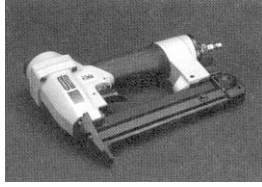

MI-11 Staple Gun
SPECIAL ORDER
52-00-080