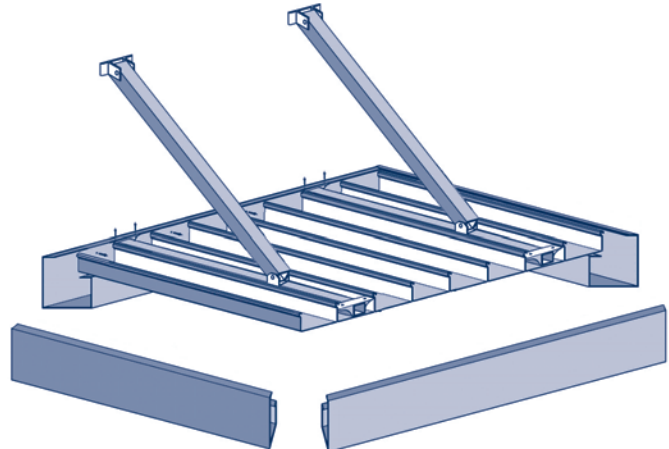

Double Hollow Tent Frame Tubing

MILL ORDER 20-14-02

Awning 03

EMS FL
1-800-432-2204
(561) 588-4780 - fax

EMS NC
1-800-343-8154
(704) 391-2267 - fax

EMS TX
1-800-996-6061
(281) 656-2297 - fax

EMS MO
1-888-822-6061
(314) 344-3349 - fax

Decorative Bahama/Colonial Systems - see HURRICANE & SECURITY pp 42-55

Sunshades, Louvers & Canopies - see ARCHITECTURAL SYSTEMS pp 01-06

Awning 04

Eastern Metal Supply
Quality Shapes In Aluminum

EMS FL

1-800-432-2204
(561) 588-4780 - fax