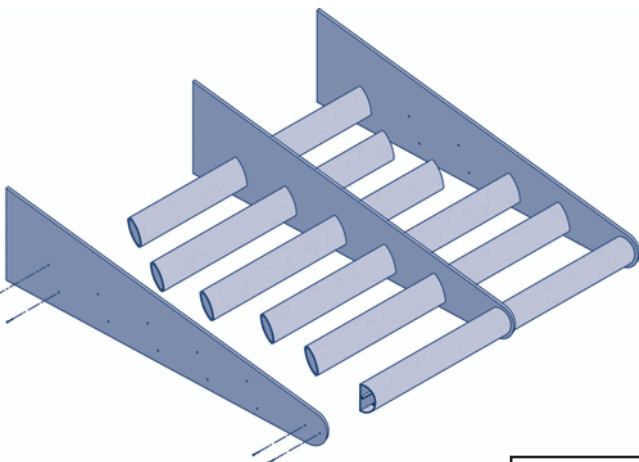

Double Hollow Tent Frame Tubing

MILL ORDER 20-14-02

Awning 03

EMS FL
1-800-432-2204
(561) 588-4780 - fax

EMS NC
1-800-343-8154
(704) 391-2267 - fax

EMS TX
1-800-996-6061
(281) 656-2297 - fax

EMS MO
1-888-822-6061
(314) 344-3349 - fax

Eastern Metal Supply

Additional Locations: West Palm Beach & Lakeland, FL; Newark, DE and Birmingham, AL

Quality Shapes In Aluminum

website: www.EasternMetal.com

e-mail: info@EasternMetal.com

version: 04/24/17

Decorative Bahama/Colonial Systems - see HURRICANE & SECURITY pp 42-55

Sunshades, Louvers & Canopies - see ARCHITECTURAL SYSTEMS pp 01-06

Awning 04

Eastern Metal Supply
Quality Shapes In Aluminum

EMS FL

1-800-432-2204
(561) 588-4780 - fax