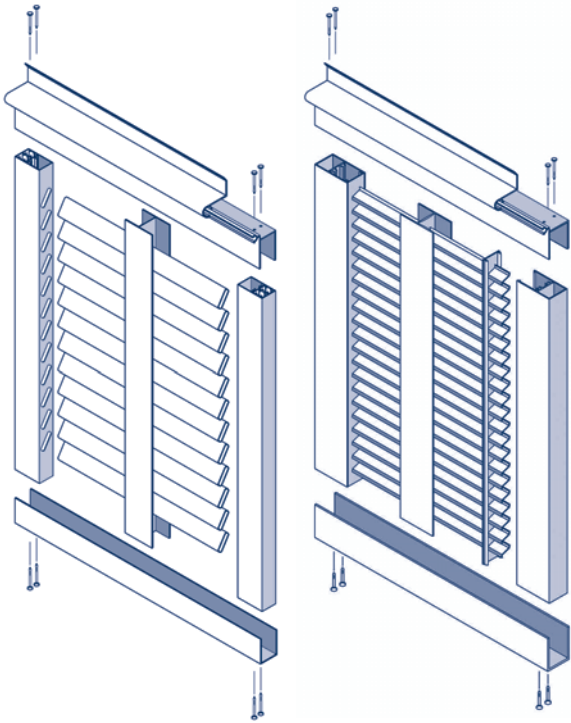

Double Hollow Tent Frame Tubing

MILL ORDER 20-14-02

Awning 03

EMS FL
1-800-432-2204
(561) 588-4780 - fax

EMS NC
1-800-343-8154
(704) 391-2267 - fax

EMS TX
1-800-996-6061
(281) 656-2297 - fax

EMS MO
1-888-822-6061
(314) 344-3349 - fax

Decorative Bahama/Colonial Systems - see HURRICANE & SECURITY pp 42-55

Sunshades, Louvers & Canopies - see ARCHITECTURAL SYSTEMS pp 01-06

Awning 04

Eastern Metal Supply
Quality Shapes In Aluminum

EMS FL

1-800-432-2204
(561) 588-4780 - fax