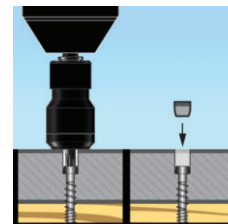

316 Stainless Steel Available by Request

Pro-Plug® Kit

Pro-Plug® Screw Depth Setter

Code	Description
BDA580	Pro-Plug® Screw Depth Setter - Plug Depth (1 Tool)

Pro-Plug® Screw Depth Setter

DECK AREA COVERAGE	
Deck Screws & Pro-Plug	
Based on 16" Joist Spacing	
Pack Size	Coverage
350	100 SF
1050	300 SF
1750	500 SF
Fascia Screws	
Pack Size	Coverage
100	40 LF
350	140 LF