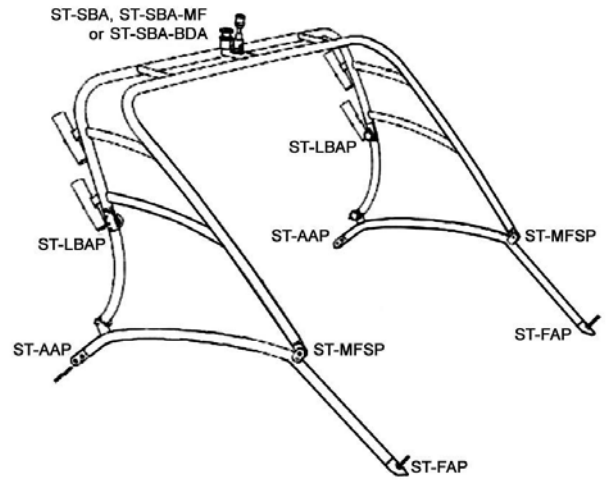

# Ski & Wakeboard Tower Components

<p>Locking Break-Away Pin <b>ST-LBAP</b></p> 	<p>Aft Attachment Pad <b>ST-AAP</b></p> 	<p>Forward Attachment Pad <b>ST-FAP</b></p> 
<p>Male/Female Swing Pin <b>ST-MFSP</b></p> 	<p>Ski Ball Assembly w/ Nylon Insert <b>ST-SBA</b> Fits 2" Pipe <b>SPECIAL ORDER</b> <i>ST-SBA-MF (NC) Mill Finish Fits 1-1/4" Pipe</i> <b>SPECIAL ORDER</b> <i>ST-SBA-BDA (NC) BDA Fits 1-1/4" Pipe</i></p> 	

Bright Dip Anodized 6061-T6 Aluminum and are compatible with 1-1/2" SCH 40 pipe.

# Marine Hardware & Acc.: Boxes, Hardtops & Fiberglass Products

<p><b>Fiberglass Electronics Box</b> EMSSEB Small, Black Face 24" W x 15" D x 10" H 1/2" Door &amp; Frame, 1 Gas Shock, Stainless Lock</p> 	<p><b>Fiberglass Electronics Box</b> EMSLEB Large, Black Face 30" W x 17" D x 11" H 1/2" Door &amp; Frame, 1 Gas Shock, Stainless Lock</p> 	<p><b>Fiberglass Electronics Box</b> EB32W (NC) Large, Black Face 32" W x 20" D x 10" H Crowned top - White Exterior Stainless Steel Latch and Friction Hinges. Gasket on door for a water resistant box.</p> <p><b>Also Available as Special Order (NC):</b> Size: 24" W and 28" W - All sizes can be made with White or Off White Exteriors</p> 	<p><b>Upper Tower Control Box</b> <u>TWRBOX</u> 28" W x 11-1/2" H x 20" D GemLux Latch &amp; Friction Hinges/Cored</p> 
<p><b>Upper Control Station</b> UCS White Fiberglass 25-1/2" W x 15-1/2" D x 13" H</p> 	<p><b>Radius Back Fiberglass Electronics Box</b> <b>SPECIAL ORDER</b> 24EBOX-R 24" W x 15" D x 12" H White Fiberglass, GemLux Latch and Friction Hinges, cored</p> 	<p><b>Fiberglass Poling Platform Cap</b> PPFC Fiberglass Cap (White) 24" W x 42" L x 1-1/2" W Lip</p> 	<p><b>Leaning Post Tray</b> 7000TRAY White Fiberglass 33" W x 9" D x 6-3/4" H</p> 