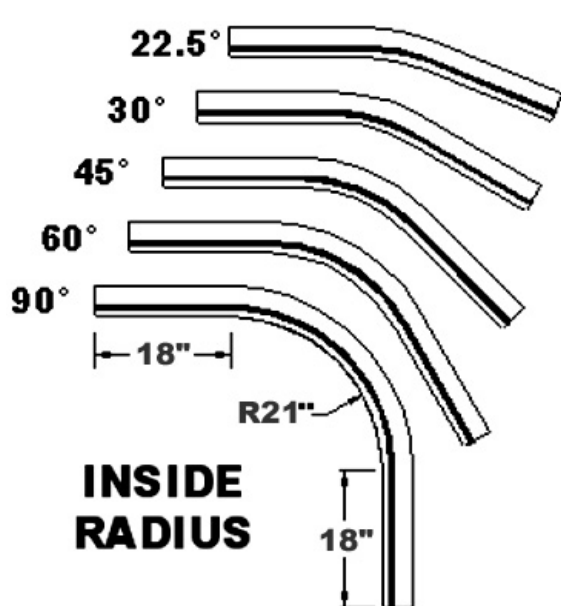

HV™ Accordion Shutter

Radius Track Sections for the HV™ Accordion System

Ideal for Large Balconies or Bay Windows

Not a Stock Item. Custom Sizes & Lengths Available

Available in White, Ivory, Beige & Bronze

Available for HD™ Ceiling Tracks and SHD Ceiling Tracks (High Rise)

Sold in pairs only (2pcs./ Top and Bottom)