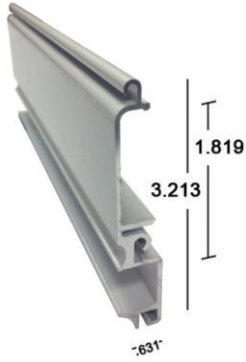

40MM BERTHA™ END RETENTION ROLL SHUTTER SYSTEM (ER)

Code Approvals: FBC Non-HVHZ, FBC HVHZ, IBC/IRC, TDI & Miami-Dade

40mm Base Slat x 20'

40-COLOR-100

Available in
White (WH),
Ivory (IV),
Bronze (MB)
and Beige (BG)

Sub Bundle
Size: 8

40mm Base Cover x 20'

40-COLOR-105

Available in
White (WH),
Ivory (IV),
Bronze (MB)
and Beige (BG)

Sub Bundle
Size: 20