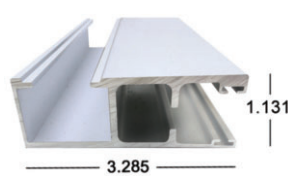

55mm Large Leg Track x 24'

40-COLOR-481
Mates with 40-COLOR-486
Use with 41-HV-200 Felt
Also used with 55mm & Single Wall
systems
Sub Bundle Size: 5

Cover Cap x 12'

40-COLOR-486
Mates 40-COLOR-476,
40-COLOR-481
Sub Bundle Size: 30