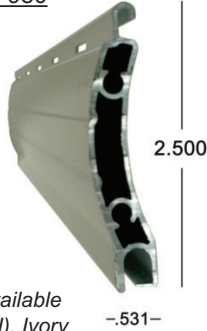

Specifications:

- Hurricane tested and approved
- Approvals: FBC-HVHZ, Non-HVHZ, IBC/IRC, TDI - Pending
- Up to 286 ½" wide

Options Include:

- Colors: White, Ivory, Beige, Bronze
- See out with View Ports • Motorization
- Operate with your smartphone • Storm bars
- Spring loaded system/fingertip control

Eastern Metal Supply www.easternmetal.com • info@easternmetal.com

FL: 800-432-2204 • NC: 800-343-8154 • TX: 800-996-6061 • MO: 888-822-6061 v03/18

55MM BERTHA™ END RETENTION SYSTEM (ER)

Code Approvals: FBC Non-HVHZ, FBC HVHZ, TDI

55 MM VENTED Slat x 24'

40-COLOR-980
Sub Bundle
Size: 10

COLOR = available
in White (WH), Ivory
(IV), Bronze (MB)
and Beige (BG)

55mm ER NON VENTED View Port Slat x 24'

40-COLOR-980VPNV

55mm ER View Port Insert (.118 x .845 x 96")

40-VP-990
Clear Polycarbonate

55mm ER Slat Lock Black

40-63-786 One Piece - **NEW**

55 MM End Retention Assembly Screws

Phillips Head Sheet Metal Screws
41108-100 (bags of 100)
All Points Product Code:
10N250TXFS/HV