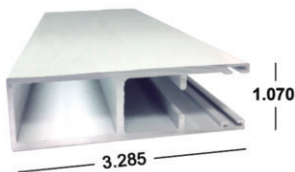

55mm Large Leg Closed Face Track x 22' 6"

40-COLOR-483
Use with 41-HV-200 Felt
Also used with 40mm & Single
Wall Systems