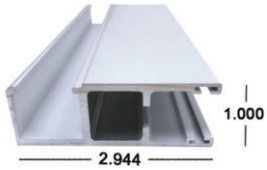

55mm Small Leg Track x 24'

40-COLOR-476
Mates with 40-COLOR-486
Use with 41-HV-200 Felt
Also used with 40mm & Single Wall
systems
Sub Bundle Size: 4