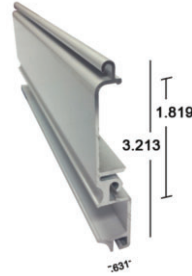

40mm Base Slat x 20'

40-COLOR-100
Mates with 40-COLOR-105
Sub Bundle
Size: 8