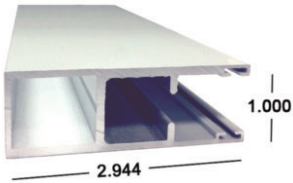

Cover Cap x 12'

40-COLOR-486
Mates 40-COLOR-476,
40-COLOR-481
Sub Bundle Size: 30

Roll Shutter Track Felt (.200/.270)

41-HV-200
Black Felt Roll x 2000'

55mm Small Leg Closed Face Track x 22' 6"

40-COLOR-478
Use with 41-HV-200 Felt
Also used with 40mm & Single Wall
systems
Sub Bundle Size: 4