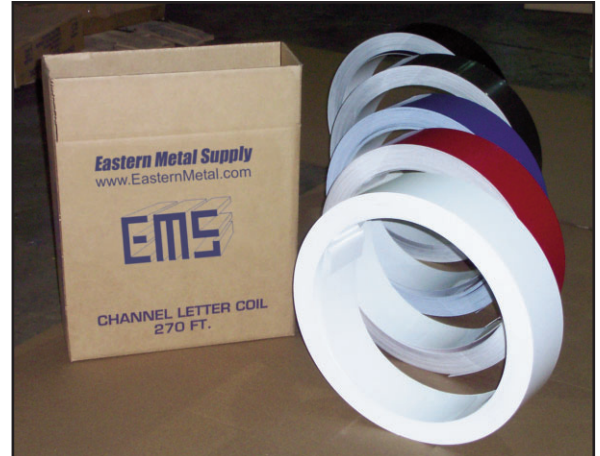

Eastern Metal Supply

CHANNEL LETTER COIL

PVC Mask One Side Coil In Stock - 20" ID Coil

<u>Stock Code</u>	<u>Size in Inches</u>
WHITE/WHITE 49-WH-004	.040 x 5.50 (5.3") x 270'
BRONZE/WHITE 49-DB-004	.040 x 5.50 (5.3") x 270'
RED/WHITE 49-RD-004	.040 x 5.50 (5.3") x 270'
BLACK/WHITE 49-BK-004	.040 x 5.50 (5.3") x 270'
MATTE BLACK/GLOSSWHITE 49-MATBLK-004	.040 x 5.50 (5.3") x 270'
BRIGHT BRUSHED CLEAR 50-CL-742C (NC)	.040 x 5.50 (5.3") x 270'
MILL FINISH (No PVC Mask) 49-MF-007 (TX)	.063 x 2.00 x 270'
49-MF-005 (TX)	.063 x 3.00 x 270'
49-MF-006 (TX)	.063 x 3.50 x 270'
49-MF-008 (TX)	.063 x 4.00 x 270'
49-MF-009 (TX)	.063 x 6.00 x 270'

ALSO AVAILABLE:

Tab Mounted/LED Raceways: 4.5" x 4.5", 4.5" x 7", 7.25" x 7" • Traditional Raceways: 3", 4", 6" & 7.25"
Raceway Lids, End Caps and Trays • Aluminum Composite Material (ACM)
Aluminum Sheet: painted, alodine, mill finish; embossed • Sign Frames • SIGNgineer Sign Frame
EZ-Clip Wall Hanger • Standard & Custom Aluminum Extrusions