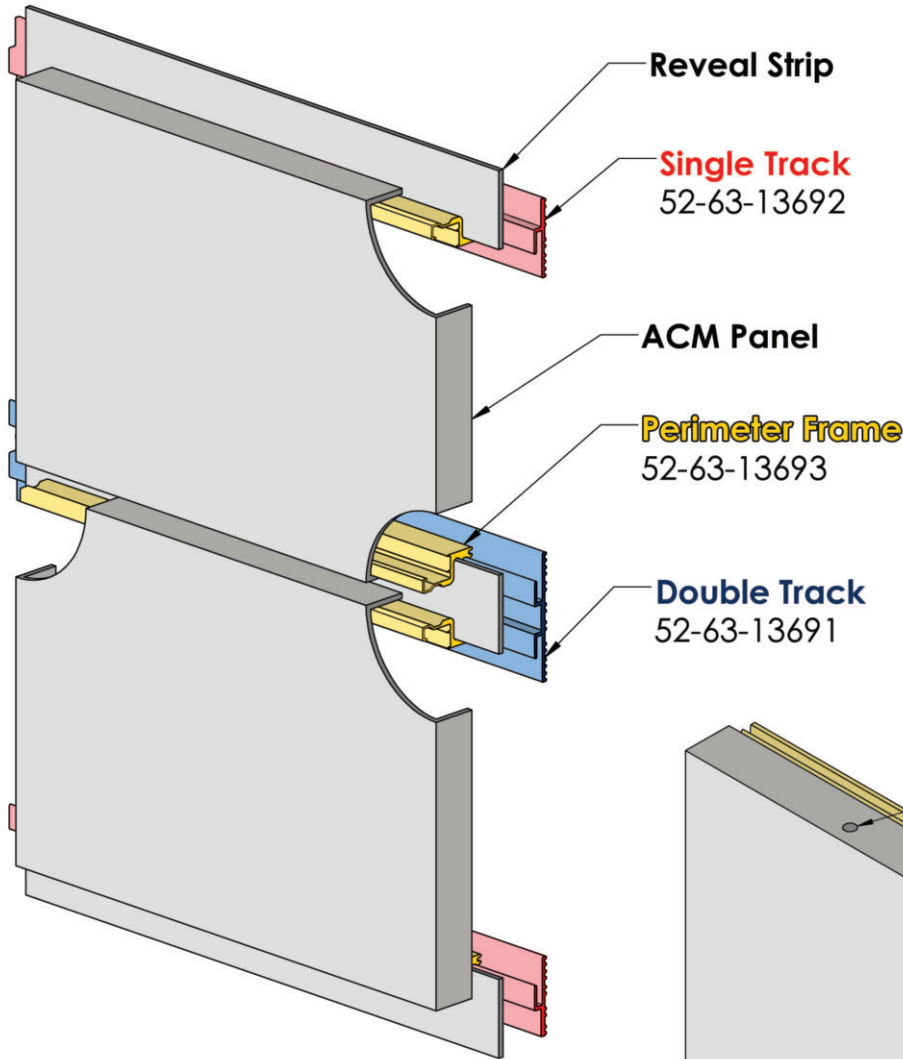

Multiple Extruded Aluminum ACM Panel Clip Systems

<p>Wet Seal Male MILL ORDER 52-63-13113</p> 	<p>Wet Seal Female MILL ORDER 52-63-12999</p> 	<p>Wet Seal Tee MILL ORDER 52-63-13822</p> 
<p>Tie Back H-Retainer MILL ORDER 52-63-13520</p>  <p style="text-align: right;">W/D</p>	<p>Perimeter Frame MILL ORDER 52-63-13693</p>  <p style="text-align: right;">W/D</p>	<p>Double Track MILL ORDER 52-63-13691</p>  <p style="text-align: right;">W/D</p>
<p>Single Track MILL ORDER 52-63-13692</p>  <p style="text-align: right;">W/D</p>	<p>J-Clip Starter MILL ORDER 52-63-14109</p>  <p style="text-align: right;">W/D</p>	<p>C-Stiffener x 20' 3/4 x 3/4 x 1/8 Channel 13-63-211</p>  <p style="text-align: right;">W/D</p>
<p>Angles x 20'</p> <ul style="list-style-type: none"> 11-63-210 3/4 x 3/4 x 1/8 11-63-225 1 x 1 x 1/8 11-63-270 1-1/2 x 1-1/2 x 1/16 11-63-275 1-1/2 x 1-1/2 x 1/8 		

e-mail: info@EasternMetal.com

version: 01/20/20

Typical Extruded Aluminum ACM Panel Clip System

Features & Benefits:

- Open Dies - No Tooling Charges
- Relatively Short Lead Times
- Stock & Release Programs Available
- Ability to Order Custom Lengths
- Off the Shelf Angles and Channels
- Multiple Field-Proven Systems