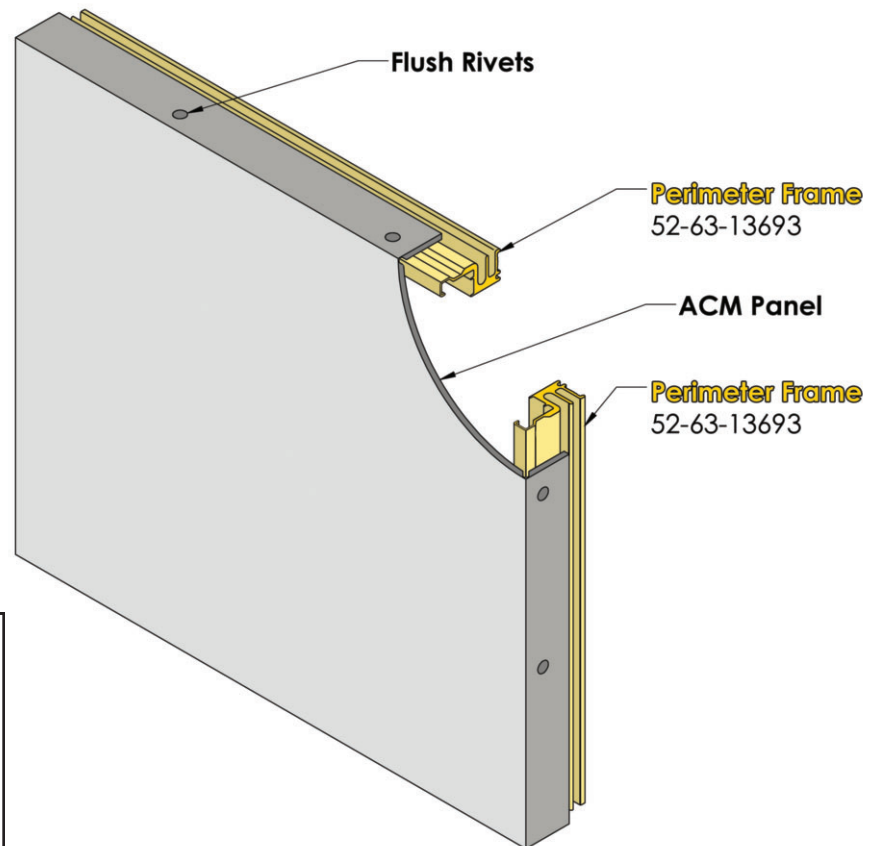

e-mail: info@EasternMetal.com

version: 01/20/20

Typical Extruded Aluminum ACM Panel Clip System

Features & Benefits:

- Open Dies - No Tooling Charges
- Relatively Short Lead Times
- Stock & Release Programs Available
- Ability to Order Custom Lengths
- Off the Shelf Angles and Channels
- Multiple Field-Proven Systems

Perimeter Frame
MILL ORDER 52-63-13693

Double Track
MILL ORDER 52-63-13691

Single Track
MILL ORDER 52-63-13692

Eastern Metal Supply
Quality Shapes In Aluminum

EMS FL
1-800-432-2204
(561) 588-4780 - fax

EMS NC
1-800-343-8154
(704) 391-2267 - fax