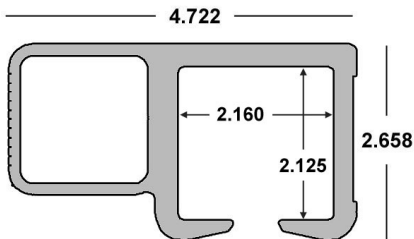

## Rolling Gate Track Truck Assembly

52-61-TA100

Exclusively designed for a perfect fit with the EMS Rolling Gate Track extrusion

Never machine another rod assembly in order to make a truck assembly fit

### Rolling Gate Track

52-63-12293 x 31'

52-63-14565 x 40'

90-63-1279 x 40' (NC/DE)

Mates with Rolling Gate Track Truck Assembly

### FEATURES & BENEFITS:

- 2000 lb. Static Load Rating
- Stainless Steel Hardware and Mounting Assembly Rod
- Sealed, captured roller bearings (not pressed in) significantly reduces failures.
- Limited Lifetime Warranty
- The full-floating stainless steel rod end allows for misalignment of the support post, truck bracket or the gate not being plumb.
- The rod end is machined for clearance of the track slot, a feature not found on competitors' trucks.
- Frame machined from aircraft grade 6061-T6511 aluminum
- Truck frame extends past side rollers to protect rollers from impact with gate end caps.
- Machined 6061-T6511 Aluminum Side Rollers (not plastic or cast aluminum)
- Corrosion Resistant